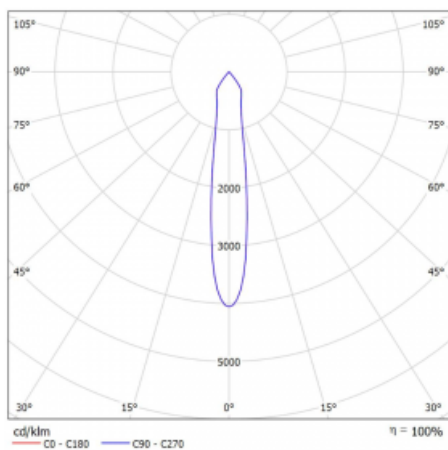

Luminaire

Rofo

250S-K0CS-30GDE/940, W

Type of installation	Recessed
Light distribution	Direct
Luminaire shape	Linear
Colour of the luminaires	White
Material	Aluminium
Lifetime	L80/B20 50 000 hours
Warranty	60 months
Description of luminaires	Luminaire recessed
item description	Knauf; Adels connector

Technical drawing

Curve

Dimensions	600 mm × 100 mm × 62 mm
Light source	LED MODUL
Type of optical system	Reflector
Luminous flux	1250 lm ± 10 %
Colour Temperature	4000 K cool white
Luminous efficacy	92 lm/W
MacAdam Light source	3
Colour rendering index	90
Beam angle	17°