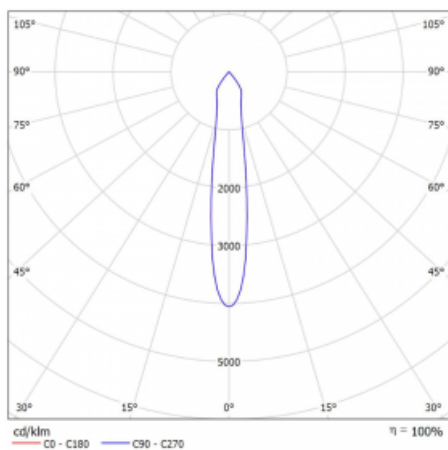

Luminaire

Rofo

250S-K0CS-30GDE/940, W

Type of installation	Recessed
Light distribution	Direct
Luminaire shape	Linear
Colour of the luminaires	White
Material	Aluminium
Lifetime	L80/B20 50 000 hours
Warranty	5 years
Description of luminaires	Luminaire recessed
item description	Knauf; Adels connector

Technical drawing

Curve

Dimensions	600 mm × 100 mm × 62 mm
Light source	LED MODUL
Type of optical system	Reflector
Luminous flux*	1250 lm
Colour Temperature	4000 K cool white
Luminous efficacy	92 lm/W
MacAdam Light source	3
Colour rendering index	90
Beam angle	17°