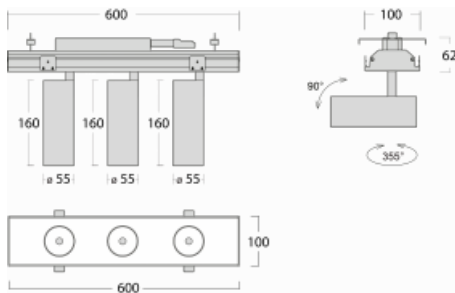

Luminaire

Rofo

250S-K0CS-30GDE/940, W

Type of installation	Recessed
Light distribution	Direct
Luminaire shape	Linear
Colour of the luminaires	White
Material	Aluminium
Lifetime	L80/B20 50 000 hours
Warranty	60 months
Description of luminaires	Luminaire recessed
item description	Knauf; Adels connector

Technical drawing

Curve

Dimensions	600 mm × 100 mm × 62 mm
Light source	LED MODUL
Type of optical system	Reflector
Luminous flux	1250 lm ± 10 %
Colour Temperature	4000 K cool white
Luminous efficacy	92 lm/W
MacAdam Light source	3
Colour rendering index	90
Beam angle	17°