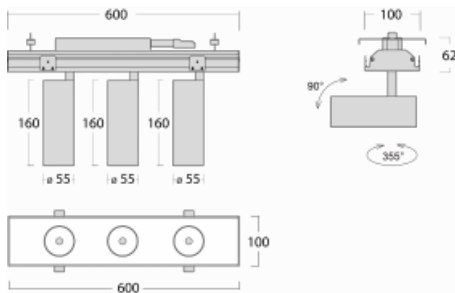

Luminaire

Rofo

250S-K0CS-30GDE/940, W

Type of installation	Recessed
Light distribution	Direct
Luminaire shape	Linear
Colour of the luminaires	White
Material	Aluminium
Lifetime	L80/B20 50 000 hours
Warranty	5 years
Description of luminaires	Luminaire recessed
item description	Knauf; Adels connector

Technical drawing

Curve

Dimensions	600 mm × 100 mm × 62 mm
Light source	LED MODUL
Type of optical system	Reflector
Luminous flux*	1250 lm
Colour Temperature	4000 K cool white
Luminous efficacy	92 lm/W
MacAdam Light source	3
Colour rendering index	90
Beam angle	17°

Luminaire power input*	40.8 W
Connection of the luminaires	ON/OFF
Electrical voltage	220-240V
Frequency	50/60Hz

  IP 20

*±10 %