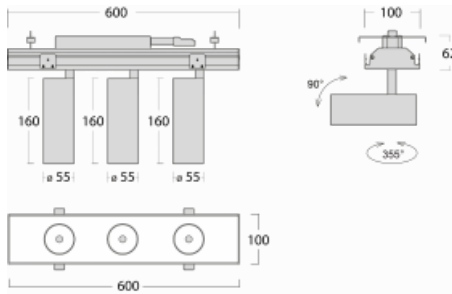

Luminaire

Rofo

250S-K0CS-30GDE/930, W

Type of installation	Recessed
Light distribution	Direct
Luminaire shape	Linear
Colour of the luminaires	White
Material	Aluminium
Lifetime	L80/B20 50 000 hours
Warranty	5 years
Description of luminaires	Luminaire recessed
item description	Knauf; Adels connector

Technical drawing

Curve

Dimensions	600 mm × 100 mm × 62 mm
Light source	LED MODUL
Type of optical system	Reflector
Luminous flux*	1200 lm
Colour Temperature	3000 K warm white
Luminous efficacy	88 lm/W
MacAdam Light source	3
Colour rendering index	90
Beam angle	17°

Luminaire power input*	40.8 W
Connection of the luminaires	ON/OFF
Electrical voltage	220-240V
Frequency	50/60Hz

  IP 20

*±10 %