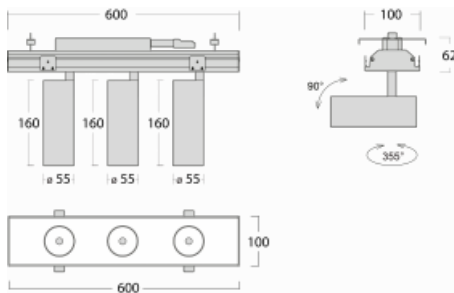

Luminaire

Rofo

250S-K0CS-30GDE/930, W

Type of installation	Recessed
Light distribution	Direct
Luminaire shape	Linear
Colour of the luminaires	White
Material	Aluminium
Lifetime	L80/B20 50 000 hours
Warranty	60 months
Description of luminaires	Luminaire recessed
item description	Knauf; Adels connector

Technical drawing

Curve

Dimensions	600 mm × 100 mm × 62 mm
Light source	LED MODUL
Type of optical system	Reflector
Luminous flux	1200 lm ± 10 %
Colour Temperature	3000 K warm white
Luminous efficacy	88 lm/W
MacAdam Light source	3
Colour rendering index	90
Beam angle	17°