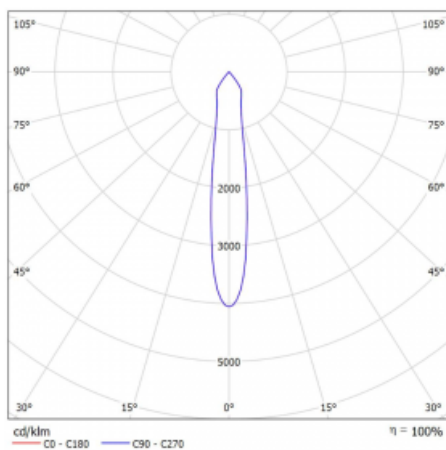

Luminaire

Rofo

250S-K0CS-30GDE/930, W

Type of installation	Recessed
Light distribution	Direct
Luminaire shape	Linear
Colour of the luminaires	White
Material	Aluminium
Lifetime	L80/B20 50 000 hours
Warranty	60 months
Description of luminaires	Luminaire recessed
item description	Knauf; Adels connector

Technical drawing

Curve

Dimensions	600 mm × 100 mm × 62 mm
Light source	LED MODUL
Type of optical system	Reflector
Luminous flux	1200 lm ± 10 %
Colour Temperature	3000 K warm white
Luminous efficacy	88 lm/W
MacAdam Light source	3
Colour rendering index	90
Beam angle	17°