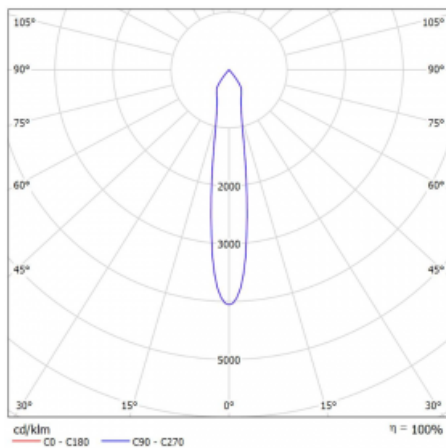

Luminaire

Rofo

250S-K0CS-30GDE/930, W

Type of installation	Recessed
Light distribution	Direct
Luminaire shape	Linear
Colour of the luminaires	White
Material	Aluminium
Lifetime	L80/B20 50 000 hours
Warranty	5 years
Description of luminaires	Luminaire recessed
item description	Knauf; Adels connector

Technical drawing

Curve

Dimensions	600 mm × 100 mm × 62 mm
Light source	LED MODUL
Type of optical system	Reflector
Luminous flux*	1200 lm
Colour Temperature	3000 K warm white
Luminous efficacy	88 lm/W
MacAdam Light source	3
Colour rendering index	90
Beam angle	17°