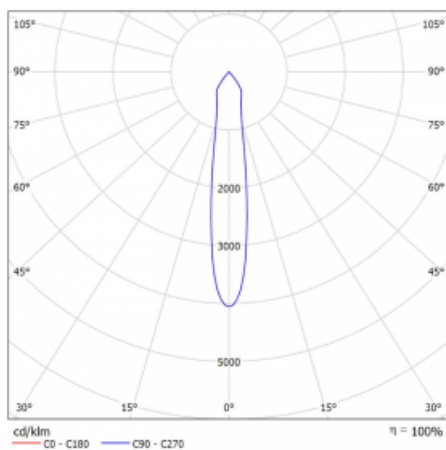

Luminaire

Rofo

250S-K0CS-30GDD/940, W

Type of installation	Recessed
Light distribution	Direct
Luminaire shape	Linear
Colour of the luminaires	White
Material	Aluminium
Lifetime	L80/B20 50 000 hours
Warranty	5 years
Description of luminaires	Luminaire recessed
item description	Knauf; Adels connector

Technical drawing

Curve

Dimensions	600 mm × 100 mm × 62 mm
Light source	LED MODUL
Type of optical system	Reflector
Luminous flux*	1250 lm
Colour Temperature	4000 K cool white
Luminous efficacy	92 lm/W
MacAdam Light source	3
Colour rendering index	90
Beam angle	17°