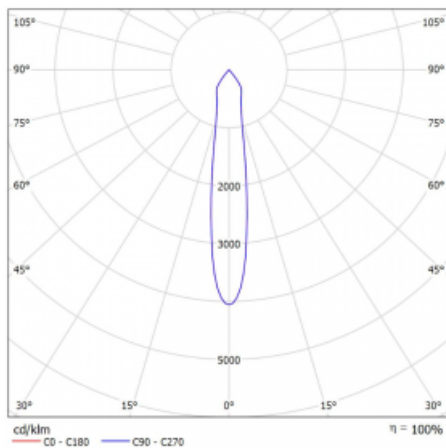

# Rofo

250S-K0CS-30GDD/940, W

Type of installation	Recessed
Light distribution	Direct
Luminaire shape	Linear
Colour of the luminaires	White
Material	Aluminium
Lifetime	L80/B20 50 000 hours
Warranty	60 months
Description of luminaires	Luminaire recessed
item description	Knauf; Adels connector

**Technical drawing**

**Curve**

Dimensions	600 mm × 100 mm × 62 mm
Light source	LED MODUL
Type of optical system	Reflector
Luminous flux	1250 lm ± 10 %
Colour Temperature	4000 K cool white
Luminous efficacy	92 lm/W
MacAdam Light source	3
Colour rendering index	90
Beam angle	17°