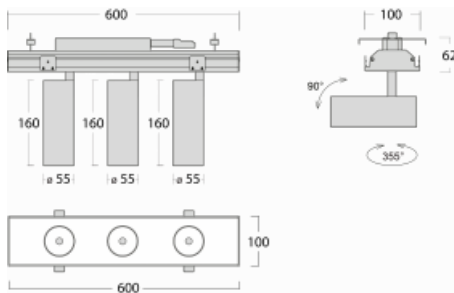

Luminaire

Rofo

250S-K0CS-30GDD/940, W

Type of installation	Recessed
Light distribution	Direct
Luminaire shape	Linear
Colour of the luminaires	White
Material	Aluminium
Lifetime	L80/B20 50 000 hours
Warranty	5 years
Description of luminaires	Luminaire recessed
item description	Knauf; Adels connector

Technical drawing

Curve

Dimensions	600 mm × 100 mm × 62 mm
Light source	LED MODUL
Type of optical system	Reflector
Luminous flux*	1250 lm
Colour Temperature	4000 K cool white
Luminous efficacy	92 lm/W
MacAdam Light source	3
Colour rendering index	90
Beam angle	17°

Luminaire power input* 40.8 W

Connection of the luminaires DALI

Electrical voltage 220-240V

Frequency 50/60Hz

  IP 20

*±10 %