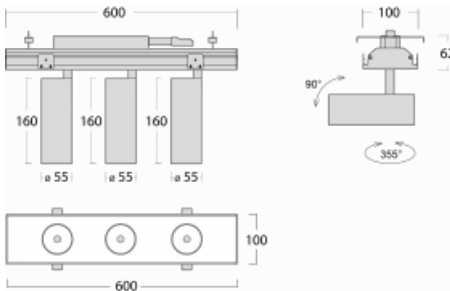

# Rofo

250S-K0CS-30GDD/940, W

Type of installation	Recessed
Light distribution	Direct
Luminaire shape	Linear
Colour of the luminaires	White
Material	Aluminium
Lifetime	L80/B20 50 000 hours
Warranty	60 months
Description of luminaires	Luminaire recessed
item description	Knauf; Adels connector

**Technical drawing**

**Curve**

Dimensions	600 mm × 100 mm × 62 mm
Light source	LED MODUL
Type of optical system	Reflector
Luminous flux	1250 lm ± 10 %
Colour Temperature	4000 K cool white
Luminous efficacy	92 lm/W
MacAdam Light source	3
Colour rendering index	90
Beam angle	17°