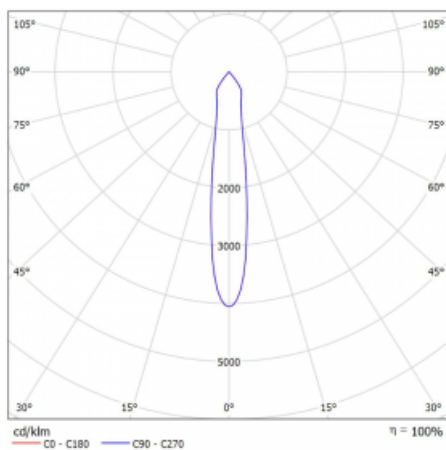

# Rofo

250S-K0CS-30GDD/930, W

Type of installation	Recessed
Light distribution	Direct
Luminaire shape	Linear
Colour of the luminaires	White
Material	Aluminium
Lifetime	L80/B20 50 000 hours
Warranty	5 years
Description of luminaires	Luminaire recessed
item description	Knauf; Adels connector

**Technical drawing**

**Curve**

Dimensions	600 mm × 100 mm × 62 mm
Light source	LED MODUL
Type of optical system	Reflector
Luminous flux*	1200 lm
Colour Temperature	3000 K warm white
Luminous efficacy	88 lm/W
MacAdam Light source	3
Colour rendering index	90
Beam angle	17°