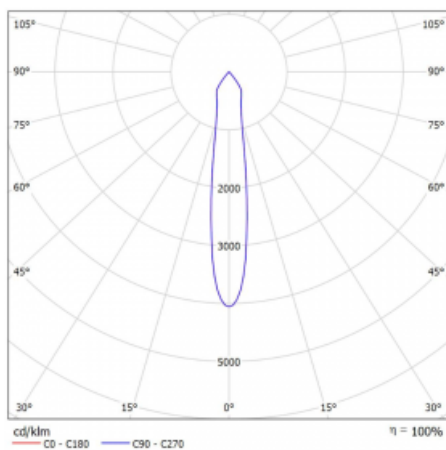

Luminaire

Rofo

250S-K0CS-30GDD/930, W

Type of installation	Recessed
Light distribution	Direct
Luminaire shape	Linear
Colour of the luminaires	White
Material	Aluminium
Lifetime	L80/B20 50 000 hours
Warranty	5 years
Description of luminaires	Luminaire recessed
item description	Knauf; Adels connector

Technical drawing

Curve

Dimensions	600 mm × 100 mm × 62 mm
Light source	LED MODUL
Type of optical system	Reflector
Luminous flux	1200 lm ± 10 %
Colour Temperature	3000 K warm white
Luminous efficacy	88 lm/W
MacAdam Light source	3
Colour rendering index	90
Beam angle	17°