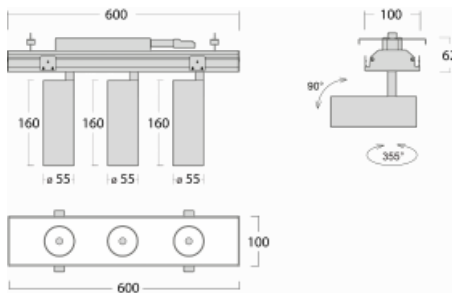

# Rofo

250S-K0CS-30GDD/930, W

Type of installation	Recessed
Light distribution	Direct
Luminaire shape	Linear
Colour of the luminaires	White
Material	Aluminium
Lifetime	L80/B20 50 000 hours
Warranty	5 years
Description of luminaires	Luminaire recessed
item description	Knauf; Adels connector

**Technical drawing**

**Curve**

Dimensions	600 mm × 100 mm × 62 mm
Light source	LED MODUL
Type of optical system	Reflector
Luminous flux*	1200 lm
Colour Temperature	3000 K warm white
Luminous efficacy	88 lm/W
MacAdam Light source	3
Colour rendering index	90
Beam angle	17°