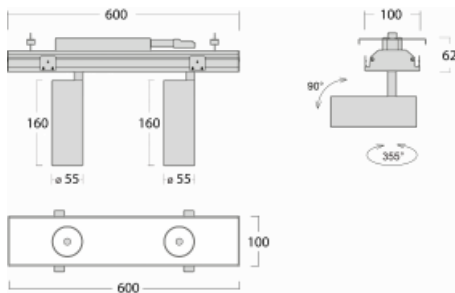

Luminaire

Rofo

250S-KOCS-20GGE/940, W

Type of installation	Recessed
Light distribution	Direct
Luminaire shape	Linear
Colour of the luminaires	White
Material	Aluminium
Lifetime	L80/B20 50 000 hours
Warranty	60 months
Description of luminaires	Luminaire recessed
item description	Knauf; Adels connector

Technical drawing

Curve

Dimensions	600 mm × 100 mm × 62 mm
Light source	LED MODUL
Type of optical system	Reflector
Luminous flux	1750 lm ± 10 %
Colour Temperature	4000 K cool white
Luminous efficacy	88 lm/W
MacAdam Light source	3
Colour rendering index	90
Beam angle	17°