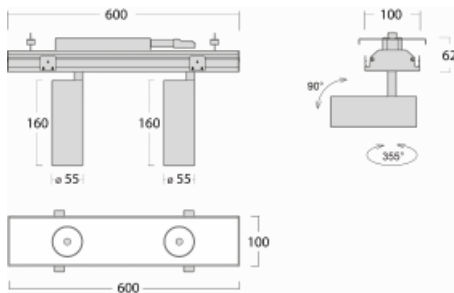

Luminaire

Rofo

250S-KOCS-20GGE/940, W

Type of installation	Recessed
Light distribution	Direct
Luminaire shape	Linear
Colour of the luminaires	White
Material	Aluminium
Lifetime	L80/B20 50 000 hours
Warranty	5 years
Description of luminaires	Luminaire recessed
item description	Knauf; Adels connector

Technical drawing

Curve

Dimensions	600 mm × 100 mm × 62 mm
Light source	LED MODUL
Type of optical system	Reflector
Luminous flux*	1750 lm
Colour Temperature	4000 K cool white
Luminous efficacy	88 lm/W
MacAdam Light source	3
Colour rendering index	90
Beam angle	17°