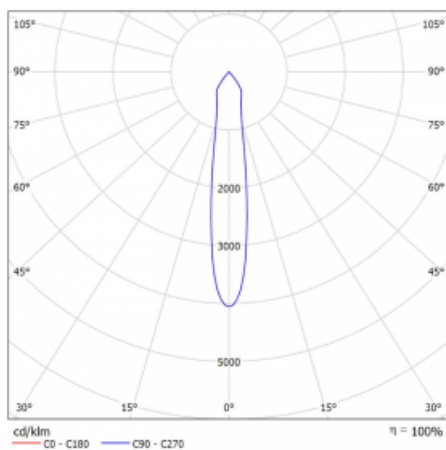

Luminaire

Rofo

250S-KOCS-20GGE/940, W

Type of installation	Recessed
Light distribution	Direct
Luminaire shape	Linear
Colour of the luminaires	White
Material	Aluminium
Lifetime	L80/B20 50 000 hours
Warranty	60 months
Description of luminaires	Luminaire recessed
item description	Knauf; Adels connector

Technical drawing

Curve

Dimensions	600 mm × 100 mm × 62 mm
Light source	LED MODUL
Type of optical system	Reflector
Luminous flux	1750 lm ± 10 %
Colour Temperature	4000 K cool white
Luminous efficacy	88 lm/W
MacAdam Light source	3
Colour rendering index	90
Beam angle	17°