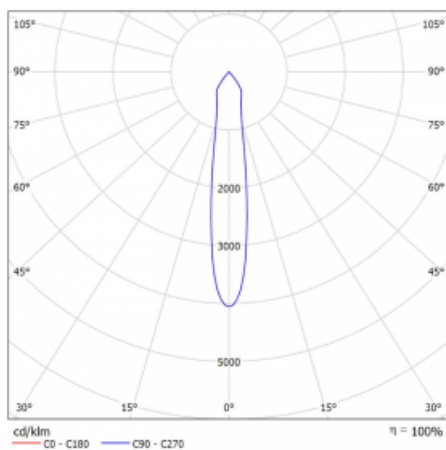

Luminaire

Rofo

250S-KOCS-20GGE/940, W

Type of installation	Recessed
Light distribution	Direct
Luminaire shape	Linear
Colour of the luminaires	White
Material	Aluminium
Lifetime	L80/B20 50 000 hours
Warranty	5 years
Description of luminaires	Luminaire recessed
item description	Knauf; Adels connector

Technical drawing

Curve

Dimensions	600 mm × 100 mm × 62 mm
Light source	LED MODUL
Type of optical system	Reflector
Luminous flux*	1750 lm
Colour Temperature	4000 K cool white
Luminous efficacy	88 lm/W
MacAdam Light source	3
Colour rendering index	90
Beam angle	17°