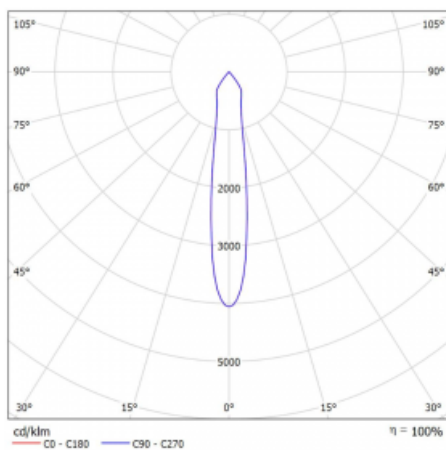

Luminaire

Rofo

250S-KOCS-20GGE/930, W

Type of installation	Recessed
Light distribution	Direct
Luminaire shape	Linear
Colour of the luminaires	White
Material	Aluminium
Lifetime	L80/B20 50 000 hours
Warranty	60 months
Description of luminaires	Luminaire recessed
item description	Knauf; Adels connector

Technical drawing

Dimensions 600 mm × 100 mm × 62 mm

Light source LED MODUL

Type of optical system Reflector

Luminous flux 1650 lm ± 10 %

Colour Temperature 3000 K warm white

Luminous efficacy 83 lm/W

MacAdam Light source 3

Colour rendering index 90

Beam angle 17°

Curve

Luminaire power input 40 W \pm 10 %

Connection of the luminaires Electronic ballast non-dimmable

Electrical voltage 220-240V

Frequency 50/60Hz

 **CE** IP 20