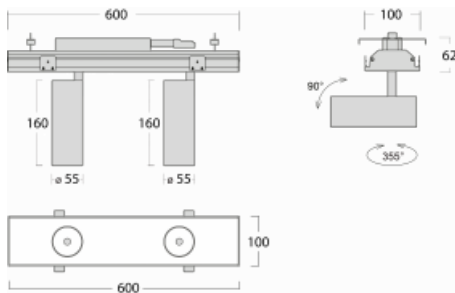

# Rofo

**250S-KOCS-20GGE/930, W**

Type of installation	Recessed
Light distribution	Direct
Luminaire shape	Linear
Colour of the luminaires	White
Material	Aluminium
Lifetime	L80/B20 50 000 hours
Warranty	5 years
Description of luminaires	Luminaire recessed
item description	Knauf; Adels connector

**Technical drawing**

**Curve**

Dimensions	600 mm × 100 mm × 62 mm
Light source	LED MODUL
Type of optical system	Reflector
Luminous flux*	1650 lm
Colour Temperature	3000 K warm white
Luminous efficacy	83 lm/W
MacAdam Light source	3
Colour rendering index	90
Beam angle	17°