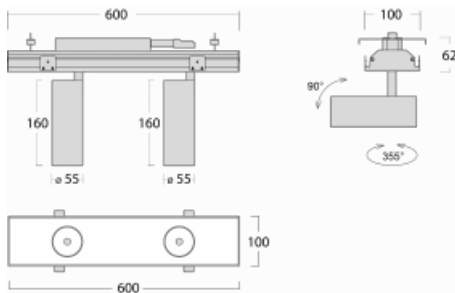

Luminaire

Rofo

250S-KOCS-20GGE/930, W

Type of installation	Recessed
Light distribution	Direct
Luminaire shape	Linear
Colour of the luminaires	White
Material	Aluminium
Lifetime	L80/B20 50 000 hours
Warranty	60 months
Description of luminaires	Luminaire recessed
item description	Knauf; Adels connector

Technical drawing

Dimensions 600 mm × 100 mm × 62 mm

Light source LED MODUL

Type of optical system Reflector

Luminous flux 1650 lm ± 10 %

Colour Temperature 3000 K warm white

Luminous efficacy 83 lm/W

MacAdam Light source 3

Colour rendering index 90

Beam angle 17°

Curve

Luminaire power input 40 W \pm 10 %

Connection of the luminaires Electronic ballast non-dimmable

Electrical voltage 220-240V

Frequency 50/60Hz

 **CE** IP 20