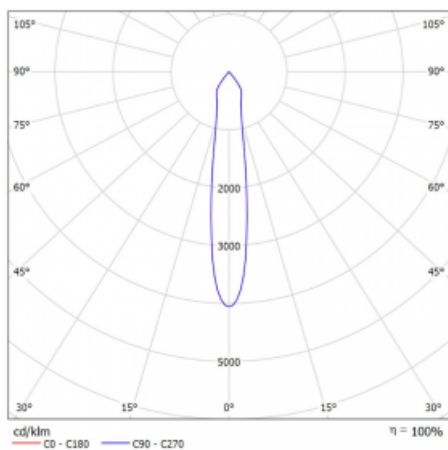

# Rofo

**250S-KOCS-20GGE/930, W**

Type of installation	Recessed
Light distribution	Direct
Luminaire shape	Linear
Colour of the luminaires	White
Material	Aluminium
Lifetime	L80/B20 50 000 hours
Warranty	5 years
Description of luminaires	Luminaire recessed
item description	Knauf; Adels connector

**Technical drawing**

**Curve**

Dimensions	600 mm × 100 mm × 62 mm
Light source	LED MODUL
Type of optical system	Reflector
Luminous flux*	1650 lm
Colour Temperature	3000 K warm white
Luminous efficacy	83 lm/W
MacAdam Light source	3
Colour rendering index	90
Beam angle	17°