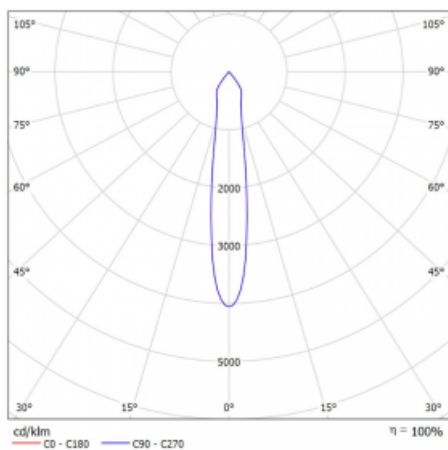

Luminaire

Rofo

250S-K0CS-20GGD/940, W

Type of installation	Recessed
Light distribution	Direct
Luminaire shape	Linear
Colour of the luminaires	White
Material	Aluminium
Lifetime	L80/B20 50 000 hours
Warranty	5 years
Description of luminaires	Luminaire recessed
item description	Knauf; Adels connector

Technical drawing

Curve

Dimensions	600 mm × 100 mm × 62 mm
Light source	LED MODUL
Type of optical system	Reflector
Luminous flux*	1750 lm
Colour Temperature	4000 K cool white
Luminous efficacy	88 lm/W
MacAdam Light source	3
Colour rendering index	90
Beam angle	17°