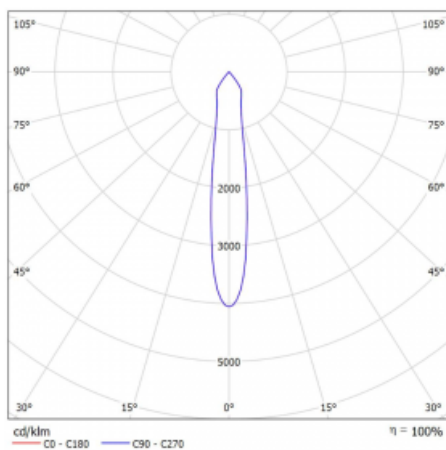

# Rofo

250S-K0CS-20GGD/940, W

Type of installation	Recessed
Light distribution	Direct
Luminaire shape	Linear
Colour of the luminaires	White
Material	Aluminium
Lifetime	L80/B20 50 000 hours
Warranty	60 months
Description of luminaires	Luminaire recessed
item description	Knauf; Adels connector

**Technical drawing**

**Curve**

Dimensions	600 mm × 100 mm × 62 mm
Light source	LED MODUL
Type of optical system	Reflector
Luminous flux	1750 lm ± 10 %
Colour Temperature	4000 K cool white
Luminous efficacy	88 lm/W
MacAdam Light source	3
Colour rendering index	90
Beam angle	17°