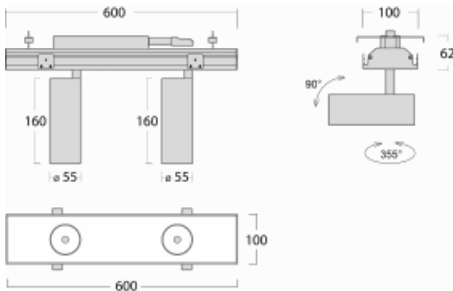

Luminaire

Rofo

250S-K0CS-20GGD/940, W

Type of installation	Recessed
Light distribution	Direct
Luminaire shape	Linear
Colour of the luminaires	White
Material	Aluminium
Lifetime	L80/B20 50 000 hours
Warranty	5 years
Description of luminaires	Luminaire recessed
item description	Knauf; Adels connector

Technical drawing

Curve

Dimensions	600 mm × 100 mm × 62 mm
Light source	LED MODUL
Type of optical system	Reflector
Luminous flux*	1750 lm
Colour Temperature	4000 K cool white
Luminous efficacy	88 lm/W
MacAdam Light source	3
Colour rendering index	90
Beam angle	17°

Luminaire power input*	40 W
Connection of the luminaires	DALI
Electrical voltage	220-240V
Frequency	50/60Hz

  IP 20

*±10 %