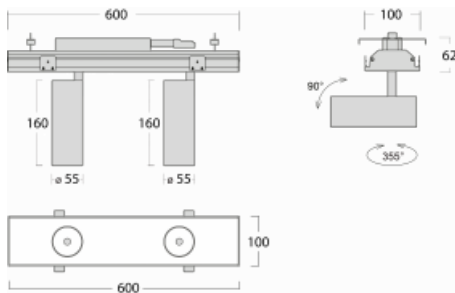

# Rofo

250S-K0CS-20GGD/940, W

Type of installation	Recessed
Light distribution	Direct
Luminaire shape	Linear
Colour of the luminaires	White
Material	Aluminium
Lifetime	L80/B20 50 000 hours
Warranty	60 months
Description of luminaires	Luminaire recessed
item description	Knauf; Adels connector

**Technical drawing**

**Curve**

Dimensions	600 mm × 100 mm × 62 mm
Light source	LED MODUL
Type of optical system	Reflector
Luminous flux	1750 lm ± 10 %
Colour Temperature	4000 K cool white
Luminous efficacy	88 lm/W
MacAdam Light source	3
Colour rendering index	90
Beam angle	17°