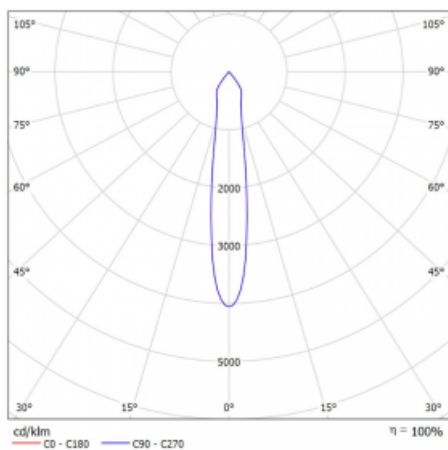

Luminaire

Rofo

250S-K0CS-20GGD/930, W

Type of installation	Recessed
Light distribution	Direct
Luminaire shape	Linear
Colour of the luminaires	White
Material	Aluminium
Lifetime	L80/B20 50 000 hours
Warranty	5 years
Description of luminaires	Luminaire recessed
item description	Knauf; Adels connector

Technical drawing

Curve

Dimensions	600 mm × 100 mm × 62 mm
Light source	LED MODUL
Type of optical system	Reflector
Luminous flux*	1650 lm
Colour Temperature	3000 K warm white
Luminous efficacy	83 lm/W
MacAdam Light source	3
Colour rendering index	90
Beam angle	17°