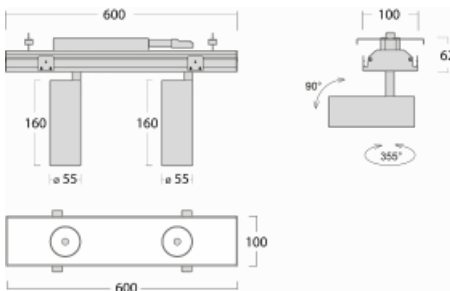

Luminaire

Rofo

250S-K0CS-20GGD/930, W

Type of installation	Recessed
Light distribution	Direct
Luminaire shape	Linear
Colour of the luminaires	White
Material	Aluminium
Lifetime	L80/B20 50 000 hours
Warranty	60 months
Description of luminaires	Luminaire recessed
item description	Knauf; Adels connector

Technical drawing

Curve

Dimensions	600 mm × 100 mm × 62 mm
Light source	LED MODUL
Type of optical system	Reflector
Luminous flux	1650 lm ± 10 %
Colour Temperature	3000 K warm white
Luminous efficacy	83 lm/W
MacAdam Light source	3
Colour rendering index	90
Beam angle	17°