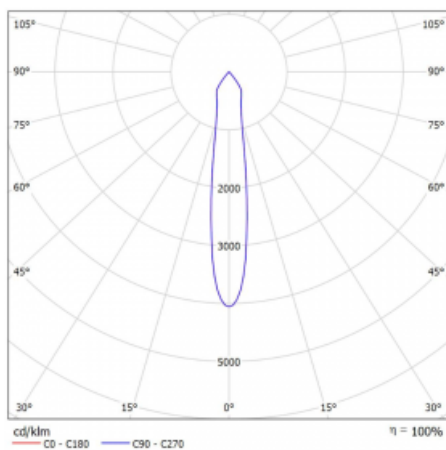

Luminaire

Rofo

250S-K0CS-20GGD/930, W

Type of installation	Recessed
Light distribution	Direct
Luminaire shape	Linear
Colour of the luminaires	White
Material	Aluminium
Lifetime	L80/B20 50 000 hours
Warranty	60 months
Description of luminaires	Luminaire recessed
item description	Knauf; Adels connector

Technical drawing

Curve

Dimensions	600 mm × 100 mm × 62 mm
Light source	LED MODUL
Type of optical system	Reflector
Luminous flux	1650 lm ± 10 %
Colour Temperature	3000 K warm white
Luminous efficacy	83 lm/W
MacAdam Light source	3
Colour rendering index	90
Beam angle	17°