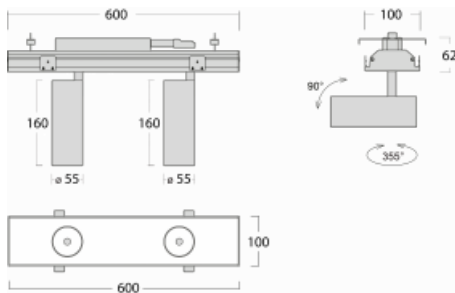

Luminaire

Rofo

250S-K0CS-20GGD/930, W

Type of installation	Recessed
Light distribution	Direct
Luminaire shape	Linear
Colour of the luminaires	White
Material	Aluminium
Lifetime	L80/B20 50 000 hours
Warranty	5 years
Description of luminaires	Luminaire recessed
item description	Knauf; Adels connector

Technical drawing

Curve

Dimensions	600 mm × 100 mm × 62 mm
Light source	LED MODUL
Type of optical system	Reflector
Luminous flux*	1650 lm
Colour Temperature	3000 K warm white
Luminous efficacy	83 lm/W
MacAdam Light source	3
Colour rendering index	90
Beam angle	17°