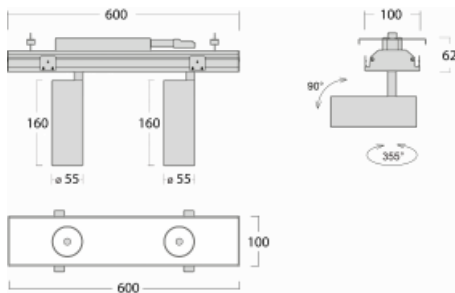

Luminaire

Rofo

250S-KOCS-20GDE/940, W

Type of installation	Recessed
Light distribution	Direct
Luminaire shape	Linear
Colour of the luminaires	White
Material	Aluminium
Lifetime	L80/B20 50 000 hours
Warranty	5 years
Description of luminaires	Luminaire recessed
item description	Knauf; Adels connector

Technical drawing

Curve

Dimensions	600 mm × 100 mm × 62 mm
Light source	LED MODUL
Type of optical system	Reflector
Luminous flux*	1250 lm
Colour Temperature	4000 K cool white
Luminous efficacy	92 lm/W
MacAdam Light source	3
Colour rendering index	90
Beam angle	17°

Luminaire power input*	27.2 W
Connection of the luminaires	ON/OFF
Electrical voltage	220-240V
Frequency	50/60Hz

 **CE** IP 20

*±10 %