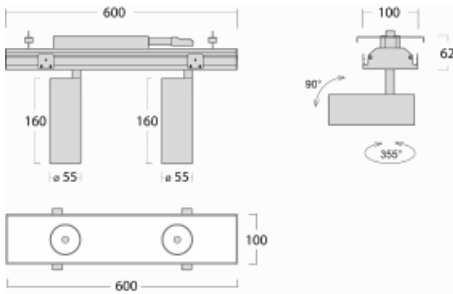

# Rofo

**250S-K0CS-20GDE/940, W**

Type of installation	Recessed
Light distribution	Direct
Luminaire shape	Linear
Colour of the luminaires	White
Material	Aluminium
Lifetime	L80/B20 50 000 hours
Warranty	60 months
Description of luminaires	Luminaire recessed
item description	Knauf; Adels connector

**Technical drawing**

**Curve**

Dimensions	600 mm × 100 mm × 62 mm
Light source	LED MODUL
Type of optical system	Reflector
Luminous flux	1250 lm ± 10 %
Colour Temperature	4000 K cool white
Luminous efficacy	92 lm/W
MacAdam Light source	3
Colour rendering index	90
Beam angle	17°