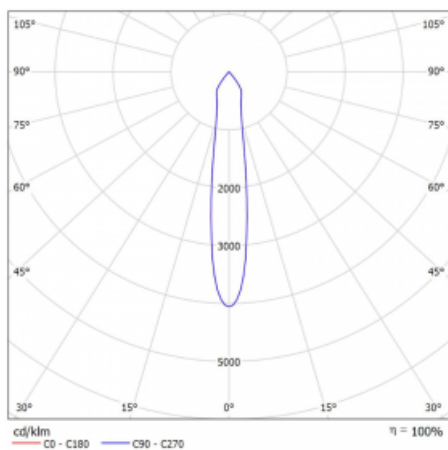

Luminaire

Rofo

250S-KOCS-20GDE/940, W

Type of installation	Recessed
Light distribution	Direct
Luminaire shape	Linear
Colour of the luminaires	White
Material	Aluminium
Lifetime	L80/B20 50 000 hours
Warranty	5 years
Description of luminaires	Luminaire recessed
item description	Knauf; Adels connector

Technical drawing

Curve

Dimensions	600 mm × 100 mm × 62 mm
Light source	LED MODUL
Type of optical system	Reflector
Luminous flux*	1250 lm
Colour Temperature	4000 K cool white
Luminous efficacy	92 lm/W
MacAdam Light source	3
Colour rendering index	90
Beam angle	17°

Luminaire power input*	27.2 W
Connection of the luminaires	ON/OFF
Electrical voltage	220-240V
Frequency	50/60Hz

 **CE** IP 20

*±10 %