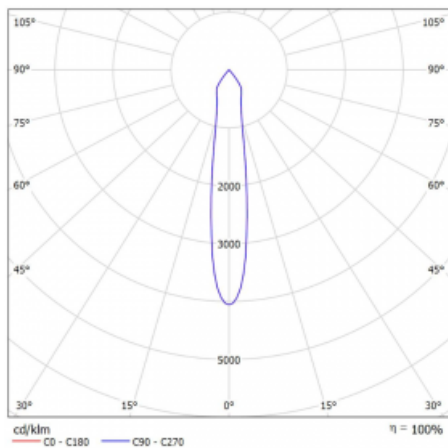

# Rofo

**250S-K0CS-20GDE/940, W**

Type of installation	Recessed
Light distribution	Direct
Luminaire shape	Linear
Colour of the luminaires	White
Material	Aluminium
Lifetime	L80/B20 50 000 hours
Warranty	60 months
Description of luminaires	Luminaire recessed
item description	Knauf; Adels connector

**Technical drawing**

**Curve**

Dimensions	600 mm × 100 mm × 62 mm
Light source	LED MODUL
Type of optical system	Reflector
Luminous flux	1250 lm ± 10 %
Colour Temperature	4000 K cool white
Luminous efficacy	92 lm/W
MacAdam Light source	3
Colour rendering index	90
Beam angle	17°