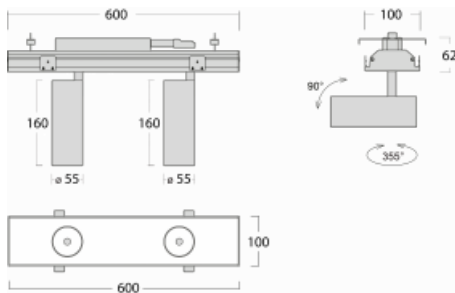

Luminaire

Rofo

250S-KOCS-20GDE/930, W

Type of installation	Recessed
Light distribution	Direct
Luminaire shape	Linear
Colour of the luminaires	White
Material	Aluminium
Lifetime	L80/B20 50 000 hours
Warranty	60 months
Description of luminaires	Luminaire recessed
item description	Knauf; Adels connector

Technical drawing

Curve

Dimensions	600 mm × 100 mm × 62 mm
Light source	LED MODUL
Type of optical system	Reflector
Luminous flux	1200 lm ± 10 %
Colour Temperature	3000 K warm white
Luminous efficacy	88 lm/W
MacAdam Light source	3
Colour rendering index	90
Beam angle	17°