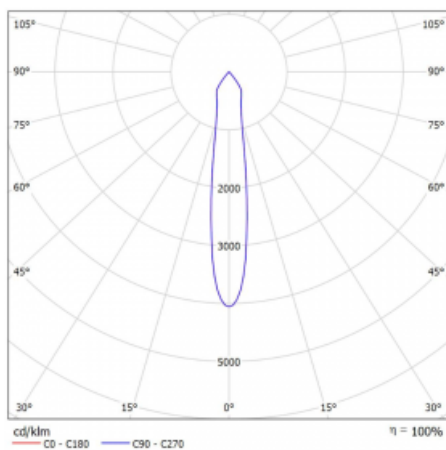

Luminaire

Rofo

250S-KOCS-20GDE/930, W

Type of installation	Recessed
Light distribution	Direct
Luminaire shape	Linear
Colour of the luminaires	White
Material	Aluminium
Lifetime	L80/B20 50 000 hours
Warranty	60 months
Description of luminaires	Luminaire recessed
item description	Knauf; Adels connector

Technical drawing

Curve

Dimensions	600 mm × 100 mm × 62 mm
Light source	LED MODUL
Type of optical system	Reflector
Luminous flux	1200 lm ± 10 %
Colour Temperature	3000 K warm white
Luminous efficacy	88 lm/W
MacAdam Light source	3
Colour rendering index	90
Beam angle	17°