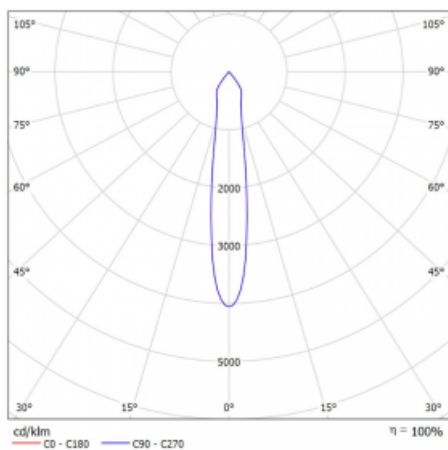

Luminaire

Rofo

250S-K0CS-20GDE/930, W

Type of installation	Recessed
Light distribution	Direct
Luminaire shape	Linear
Colour of the luminaires	White
Material	Aluminium
Lifetime	L80/B20 50 000 hours
Warranty	5 years
Description of luminaires	Luminaire recessed
item description	Knauf; Adels connector

Technical drawing

Curve

Dimensions	600 mm × 100 mm × 62 mm
Light source	LED MODUL
Type of optical system	Reflector
Luminous flux*	1200 lm
Colour Temperature	3000 K warm white
Luminous efficacy	88 lm/W
MacAdam Light source	3
Colour rendering index	90
Beam angle	17°