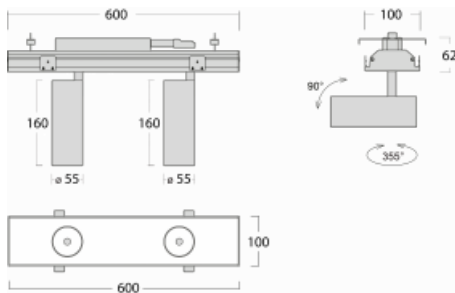

Luminaire

Rofo

250S-K0CS-20GDE/930, W

Type of installation	Recessed
Light distribution	Direct
Luminaire shape	Linear
Colour of the luminaires	White
Material	Aluminium
Lifetime	L80/B20 50 000 hours
Warranty	5 years
Description of luminaires	Luminaire recessed
item description	Knauf; Adels connector

Technical drawing

Curve

Dimensions	600 mm × 100 mm × 62 mm
Light source	LED MODUL
Type of optical system	Reflector
Luminous flux*	1200 lm
Colour Temperature	3000 K warm white
Luminous efficacy	88 lm/W
MacAdam Light source	3
Colour rendering index	90
Beam angle	17°

Luminaire power input*	27.2 W
Connection of the luminaires	ON/OFF
Electrical voltage	220-240V
Frequency	50/60Hz

  IP 20

*±10 %