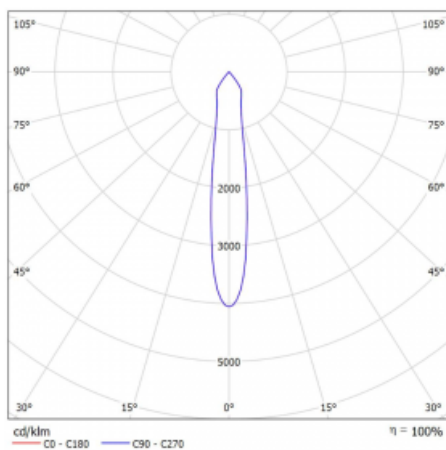

Curve

Dimensions	600 mm × 100 mm × 62 mm
Light source	LED MODUL
Type of optical system	Reflector
Luminous flux*	1250 lm
Colour Temperature	4000 K cool white
Luminous efficacy	92 lm/W
MacAdam Light source	3
Colour rendering index	90
Beam angle	17°