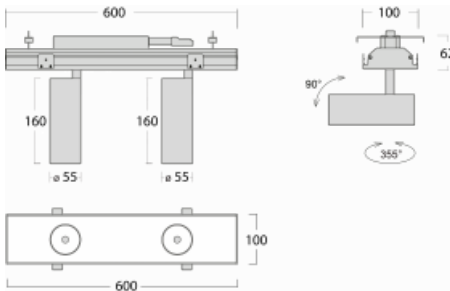

Luminaire

Rofo

250S-K0CS-20GDD/940, W

Type of installation	Recessed
Light distribution	Direct
Luminaire shape	Linear
Colour of the luminaires	White
Material	Aluminium
Lifetime	L80/B20 50 000 hours
Warranty	60 months
Description of luminaires	Luminaire recessed
item description	Knauf; Adels connector

Technical drawing

Curve

Dimensions	600 mm × 100 mm × 62 mm
Light source	LED MODUL
Type of optical system	Reflector
Luminous flux	1250 lm ± 10 %
Colour Temperature	4000 K cool white
Luminous efficacy	92 lm/W
MacAdam Light source	3
Colour rendering index	90
Beam angle	17°

Luminaire power input 27.2 W \pm 10 %

Connection of the luminaires DALI dimmable

Electrical voltage 220-240V

Frequency 50/60Hz

 **CE** IP 20