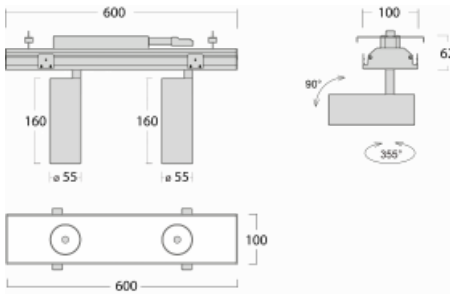

Luminaire

Rofo

250S-K0CS-20GDD/930, W

Type of installation	Recessed
Light distribution	Direct
Luminaire shape	Linear
Colour of the luminaires	White
Material	Aluminium
Lifetime	L80/B20 50 000 hours
Warranty	5 years
Description of luminaires	Luminaire recessed
item description	Knauf; Adels connector

Technical drawing

Curve

Dimensions	600 mm × 100 mm × 62 mm
Light source	LED MODUL
Type of optical system	Reflector
Luminous flux*	1200 lm
Colour Temperature	3000 K warm white
Luminous efficacy	88 lm/W
MacAdam Light source	3
Colour rendering index	90
Beam angle	17°

Luminaire power input* 27.2 W

Connection of the luminaires DALI

Electrical voltage 220-240V

Frequency 50/60Hz

  IP 20

*±10 %