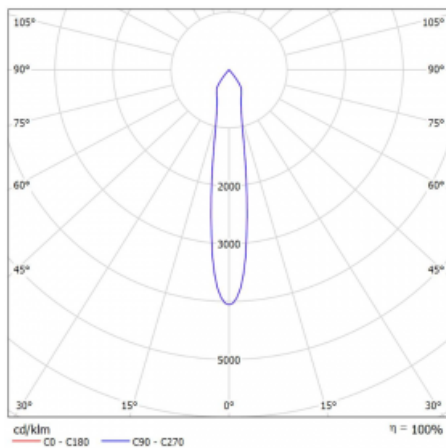

Luminaire

Rofo

250S-K0CS-20GDD/930, W

Type of installation	Recessed
Light distribution	Direct
Luminaire shape	Linear
Colour of the luminaires	White
Material	Aluminium
Lifetime	L80/B20 50 000 hours
Warranty	5 years
Description of luminaires	Luminaire recessed
item description	Knauf; Adels connector

Technical drawing

Curve

Dimensions	600 mm × 100 mm × 62 mm
Light source	LED MODUL
Type of optical system	Reflector
Luminous flux*	1200 lm
Colour Temperature	3000 K warm white
Luminous efficacy	88 lm/W
MacAdam Light source	3
Colour rendering index	90
Beam angle	17°