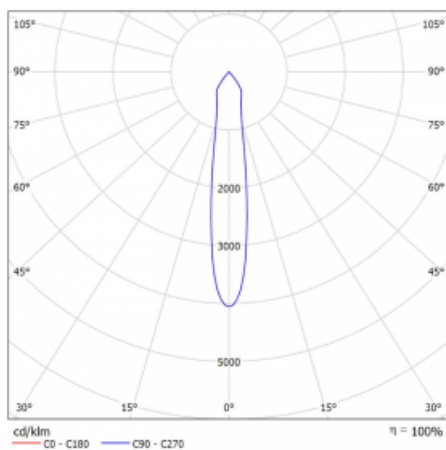

Luminaire

Rofo

250S-K0CS-20GDD/930, W

Type of installation	Recessed
Light distribution	Direct
Luminaire shape	Linear
Colour of the luminaires	White
Material	Aluminium
Lifetime	L80/B20 50 000 hours
Warranty	60 months
Description of luminaires	Luminaire recessed
item description	Knauf; Adels connector

Technical drawing

Curve

Dimensions	600 mm × 100 mm × 62 mm
Light source	LED MODUL
Type of optical system	Reflector
Luminous flux	1200 lm ± 10 %
Colour Temperature	3000 K warm white
Luminous efficacy	88 lm/W
MacAdam Light source	3
Colour rendering index	90
Beam angle	17°