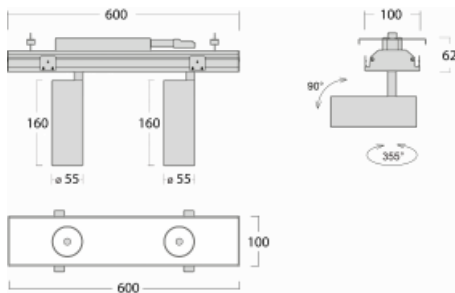

Luminaire

Rofo

250S-K0CS-20GDD/930, W

Type of installation	Recessed
Light distribution	Direct
Luminaire shape	Linear
Colour of the luminaires	White
Material	Aluminium
Lifetime	L80/B20 50 000 hours
Warranty	60 months
Description of luminaires	Luminaire recessed
item description	Knauf; Adels connector

Technical drawing

Curve

Dimensions	600 mm × 100 mm × 62 mm
Light source	LED MODUL
Type of optical system	Reflector
Luminous flux	1200 lm ± 10 %
Colour Temperature	3000 K warm white
Luminous efficacy	88 lm/W
MacAdam Light source	3
Colour rendering index	90
Beam angle	17°

Luminaire power input 27.2 W \pm 10 %

Connection of the luminaires DALI dimmable

Electrical voltage 220-240V

Frequency 50/60Hz

 **CE** IP 20