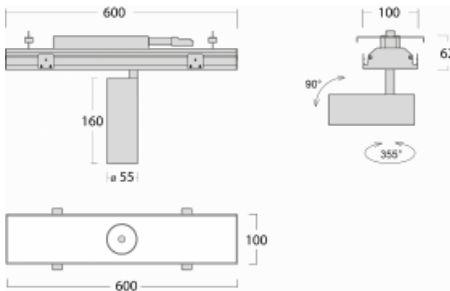

Luminaire

Rofo

250S-KOCS-10GGE/940, W

Type of installation	Recessed
Light distribution	Direct
Luminaire shape	Linear
Colour of the luminaires	White
Material	Aluminium
Lifetime	L80/B20 50 000 hours
Warranty	5 years
Description of luminaires	Luminaire recessed
item description	Knauf; Adels connector

Technical drawing

Curve

Dimensions	600 mm × 100 mm × 62 mm
Light source	LED MODUL
Type of optical system	Reflector
Luminous flux*	1750 lm
Colour Temperature	4000 K cool white
Luminous efficacy	88 lm/W
MacAdam Light source	3
Colour rendering index	90
Beam angle	17°