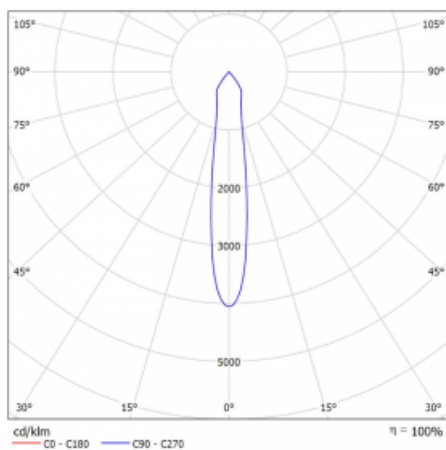

Luminaire

Rofo

250S-KOCS-10GGE/940, W

Type of installation	Recessed
Light distribution	Direct
Luminaire shape	Linear
Colour of the luminaires	White
Material	Aluminium
Lifetime	L80/B20 50 000 hours
Warranty	5 years
Description of luminaires	Luminaire recessed
item description	Knauf; Adels connector

Technical drawing

Curve

Dimensions	600 mm × 100 mm × 62 mm
Light source	LED MODUL
Type of optical system	Reflector
Luminous flux*	1750 lm
Colour Temperature	4000 K cool white
Luminous efficacy	88 lm/W
MacAdam Light source	3
Colour rendering index	90
Beam angle	17°