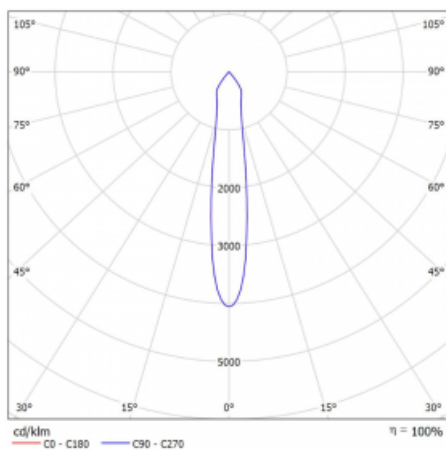

Luminaire

Rofo

250S-K0CS-10GGE/940, W

Type of installation	Recessed
Light distribution	Direct
Luminaire shape	Linear
Colour of the luminaires	White
Material	Aluminium
Lifetime	L80/B20 50 000 hours
Warranty	60 months
Description of luminaires	Luminaire recessed
item description	Knauf; Adels connector

Technical drawing

Dimensions	600 mm × 100 mm × 62 mm
Light source	LED MODUL
Type of optical system	Reflector
Luminous flux	1750 lm ± 10 %
Colour Temperature	4000 K cool white
Luminous efficacy	88 lm/W
MacAdam Light source	3
Colour rendering index	90
Beam angle	17°

Curve

Luminaire power input 20 W \pm 10 %

Connection of the luminaires Electronic ballast non-dimmable

Electrical voltage 220-240V

Frequency 50/60Hz

 **CE** IP 20