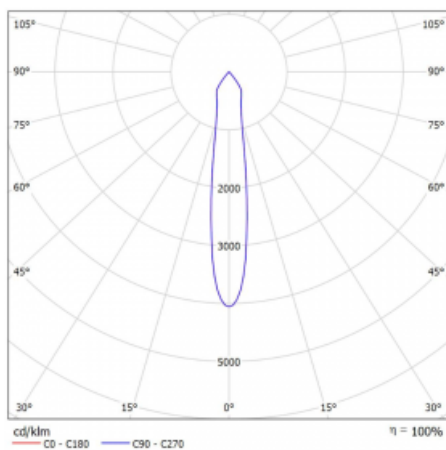

Luminaire

Rofo

250S-K0CS-10GGE/930, W

Type of installation	Recessed
Light distribution	Direct
Luminaire shape	Linear
Colour of the luminaires	White
Material	Aluminium
Lifetime	L80/B20 50 000 hours
Warranty	5 years
Description of luminaires	Luminaire recessed
item description	Knauf; Adels connector

Technical drawing

Curve

Dimensions	600 mm × 100 mm × 62 mm
Light source	LED MODUL
Type of optical system	Reflector
Luminous flux*	1650 lm
Colour Temperature	3000 K warm white
Luminous efficacy	83 lm/W
MacAdam Light source	3
Colour rendering index	90
Beam angle	17°