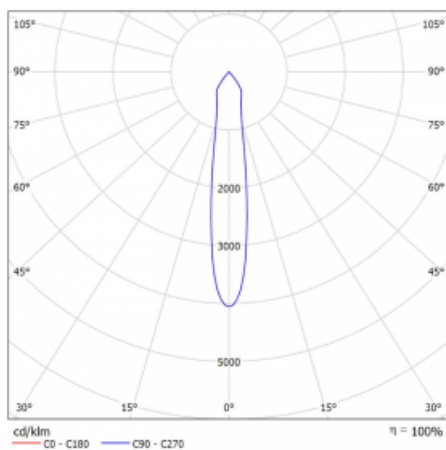

Luminaire

Rofo

250S-K0CS-10GGE/930, W

Type of installation	Recessed
Light distribution	Direct
Luminaire shape	Linear
Colour of the luminaires	White
Material	Aluminium
Lifetime	L80/B20 50 000 hours
Warranty	60 months
Description of luminaires	Luminaire recessed
item description	Knauf; Adels connector

Technical drawing

Curve

Dimensions	600 mm × 100 mm × 62 mm
Light source	LED MODUL
Type of optical system	Reflector
Luminous flux	1650 lm ± 10 %
Colour Temperature	3000 K warm white
Luminous efficacy	83 lm/W
MacAdam Light source	3
Colour rendering index	90
Beam angle	17°