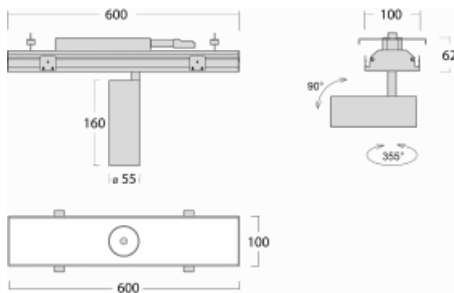

Luminaire

Rofo

250S-K0CS-10GGE/930, W

Type of installation	Recessed
Light distribution	Direct
Luminaire shape	Linear
Colour of the luminaires	White
Material	Aluminium
Lifetime	L80/B20 50 000 hours
Warranty	60 months
Description of luminaires	Luminaire recessed
item description	Knauf; Adels connector

Technical drawing

Curve

Dimensions	600 mm × 100 mm × 62 mm
Light source	LED MODUL
Type of optical system	Reflector
Luminous flux	1650 lm ± 10 %
Colour Temperature	3000 K warm white
Luminous efficacy	83 lm/W
MacAdam Light source	3
Colour rendering index	90
Beam angle	17°