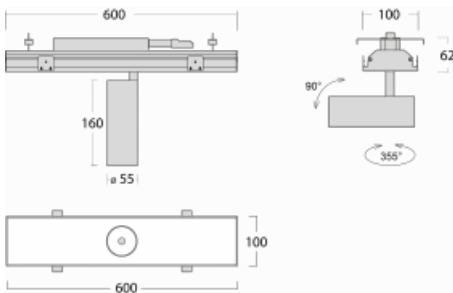

# Rofo

**250S-K0CS-10GGD/940, W**

Type of installation	Recessed
Light distribution	Direct
Luminaire shape	Linear
Colour of the luminaires	White
Material	Aluminium
Lifetime	L80/B20 50 000 hours
Warranty	5 years
Description of luminaires	Luminaire recessed
item description	Knauf; Adels connector

**Technical drawing**

**Curve**

Dimensions	600 mm × 100 mm × 62 mm
Light source	LED MODUL
Type of optical system	Reflector
Luminous flux*	1750 lm
Colour Temperature	4000 K cool white
Luminous efficacy	88 lm/W
MacAdam Light source	3
Colour rendering index	90
Beam angle	17°