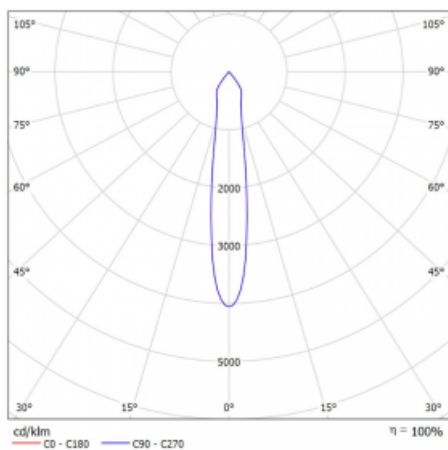

# Rofo

**250S-K0CS-10GGD/940, W**

Type of installation	Recessed
Light distribution	Direct
Luminaire shape	Linear
Colour of the luminaires	White
Material	Aluminium
Lifetime	L80/B20 50 000 hours
Warranty	5 years
Description of luminaires	Luminaire recessed
item description	Knauf; Adels connector

**Technical drawing**

**Curve**

Dimensions	600 mm × 100 mm × 62 mm
Light source	LED MODUL
Type of optical system	Reflector
Luminous flux*	1750 lm
Colour Temperature	4000 K cool white
Luminous efficacy	88 lm/W
MacAdam Light source	3
Colour rendering index	90
Beam angle	17°