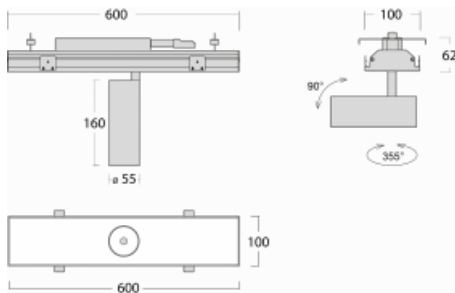

# Rofo

**250S-K0CS-10GGD/940, W**

Type of installation	Recessed
Light distribution	Direct
Luminaire shape	Linear
Colour of the luminaires	White
Material	Aluminium
Lifetime	L80/B20 50 000 hours
Warranty	60 months
Description of luminaires	Luminaire recessed
item description	Knauf; Adels connector

**Technical drawing**

Dimensions 600 mm × 100 mm × 62 mm

Light source LED MODUL

Type of optical system Reflector

Luminous flux 1750 lm ± 10 %

Colour Temperature 4000 K cool white

Luminous efficacy 88 lm/W

MacAdam Light source 3

Colour rendering index 90

Beam angle 17°

**Curve**

Luminaire power input 20 W  $\pm$  10 %

---

Connection of the luminaires DALI dimmable

---

Electrical voltage 220-240V