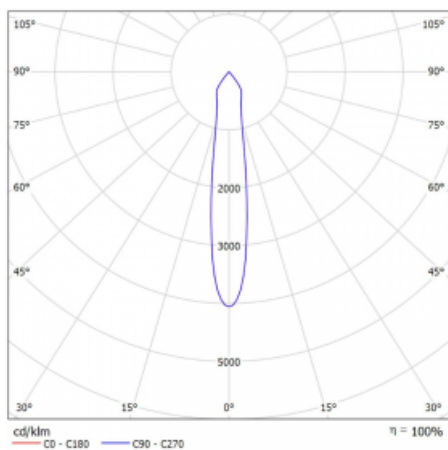

# Rofo

**250S-K0CS-10GGD/940, W**

Type of installation	Recessed
Light distribution	Direct
Luminaire shape	Linear
Colour of the luminaires	White
Material	Aluminium
Lifetime	L80/B20 50 000 hours
Warranty	60 months
Description of luminaires	Luminaire recessed
item description	Knauf; Adels connector

**Technical drawing**

Dimensions 600 mm × 100 mm × 62 mm

Light source LED MODUL

Type of optical system Reflector

Luminous flux 1750 lm ± 10 %

Colour Temperature 4000 K cool white

Luminous efficacy 88 lm/W

MacAdam Light source 3

Colour rendering index 90

Beam angle 17°

**Curve**

Luminaire power input 20 W  $\pm$  10 %

---

Connection of the luminaires DALI dimmable

---

Electrical voltage 220-240V