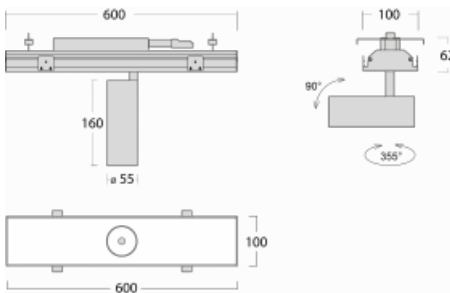

# Rofo

250S-K0CS-10GGD/930, W

Type of installation	Recessed
Light distribution	Direct
Luminaire shape	Linear
Colour of the luminaires	White
Material	Aluminium
Lifetime	L80/B20 50 000 hours
Warranty	60 months
Description of luminaires	Luminaire recessed
item description	Knauf; Adels connector

**Technical drawing**

**Curve**

Dimensions	600 mm × 100 mm × 62 mm
Light source	LED MODUL
Type of optical system	Reflector
Luminous flux	1650 lm ± 10 %
Colour Temperature	3000 K warm white
Luminous efficacy	83 lm/W
MacAdam Light source	3
Colour rendering index	90
Beam angle	17°