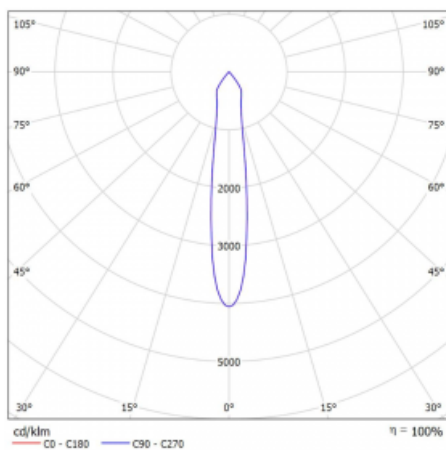

Luminaire

Rofo

250S-K0CS-10GGD/930, W

Type of installation	Recessed
Light distribution	Direct
Luminaire shape	Linear
Colour of the luminaires	White
Material	Aluminium
Lifetime	L80/B20 50 000 hours
Warranty	5 years
Description of luminaires	Luminaire recessed
item description	Knauf; Adels connector

Technical drawing

Dimensions 600 mm × 100 mm × 62 mm

Light source LED MODUL

Type of optical system Reflector

Luminous flux* 1650 lm

Colour Temperature 3000 K warm white

Luminous efficacy 83 lm/W

MacAdam Light source 3

Colour rendering index 90

Beam angle 17°

Curve

Luminaire power input*	20 W
Connection of the luminaires	DALI
Electrical voltage	220-240V
Frequency	50/60Hz

  IP 20

*±10 %