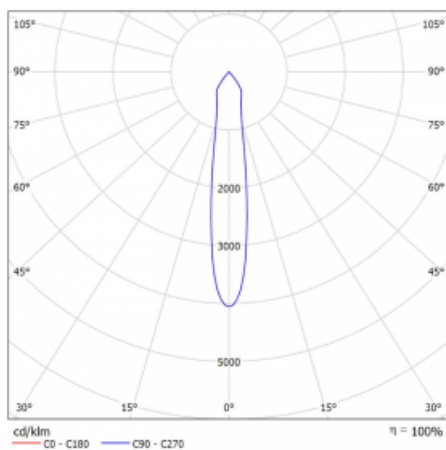

# Rofo

250S-K0CS-10GGD/930, W

Type of installation	Recessed
Light distribution	Direct
Luminaire shape	Linear
Colour of the luminaires	White
Material	Aluminium
Lifetime	L80/B20 50 000 hours
Warranty	60 months
Description of luminaires	Luminaire recessed
item description	Knauf; Adels connector

**Technical drawing**

**Curve**

Dimensions	600 mm × 100 mm × 62 mm
Light source	LED MODUL
Type of optical system	Reflector
Luminous flux	1650 lm ± 10 %
Colour Temperature	3000 K warm white
Luminous efficacy	83 lm/W
MacAdam Light source	3
Colour rendering index	90
Beam angle	17°