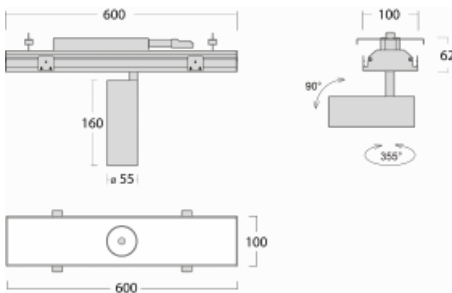

Luminaire

Rofo

250S-K0CS-10GGD/930, W

Type of installation	Recessed
Light distribution	Direct
Luminaire shape	Linear
Colour of the luminaires	White
Material	Aluminium
Lifetime	L80/B20 50 000 hours
Warranty	5 years
Description of luminaires	Luminaire recessed
item description	Knauf; Adels connector

Technical drawing

Dimensions 600 mm × 100 mm × 62 mm

Light source LED MODUL

Type of optical system Reflector

Luminous flux* 1650 lm

Colour Temperature 3000 K warm white

Luminous efficacy 83 lm/W

MacAdam Light source 3

Colour rendering index 90

Beam angle 17°

Curve

Luminaire power input*	20 W
Connection of the luminaires	DALI
Electrical voltage	220-240V
Frequency	50/60Hz

  IP 20

*±10 %