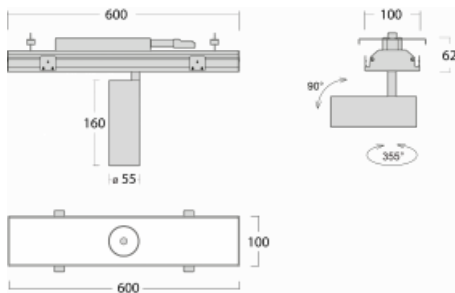

# Rofo

**250S-K0CS-10GDE/940, W**

Type of installation	Recessed
Light distribution	Direct
Luminaire shape	Linear
Colour of the luminaires	White
Material	Aluminium
Lifetime	L80/B20 50 000 hours
Warranty	5 years
Description of luminaires	Luminaire recessed
item description	Knauf; Adels connector

**Technical drawing**

Dimensions 600 mm × 100 mm × 62 mm

Light source LED MODUL

Type of optical system Reflector

Luminous flux\* 1250 lm

Colour Temperature 4000 K cool white

Luminous efficacy 92 lm/W

MacAdam Light source 3

Colour rendering index 90

Beam angle 17°

**Curve**

Luminaire power input*	13.6 W
Connection of the luminaires	ON/OFF
Electrical voltage	220-240V
Frequency	50/60Hz

  IP 20

\*±10 %