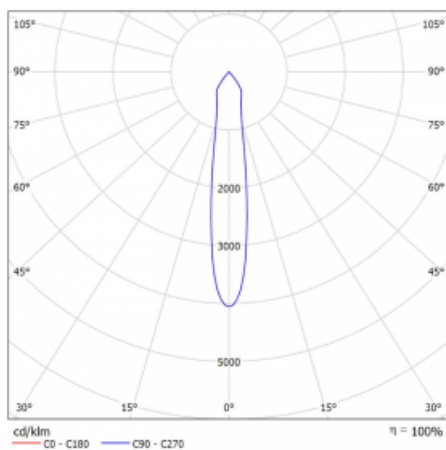

# Rofo

**250S-K0CS-10GDE/940, W**

Type of installation	Recessed
Light distribution	Direct
Luminaire shape	Linear
Colour of the luminaires	White
Material	Aluminium
Lifetime	L80/B20 50 000 hours
Warranty	60 months
Description of luminaires	Luminaire recessed
item description	Knauf; Adels connector

**Technical drawing**

**Curve**

Dimensions	600 mm × 100 mm × 62 mm
Light source	LED MODUL
Type of optical system	Reflector
Luminous flux	1250 lm ± 10 %
Colour Temperature	4000 K cool white
Luminous efficacy	92 lm/W
MacAdam Light source	3
Colour rendering index	90
Beam angle	17°