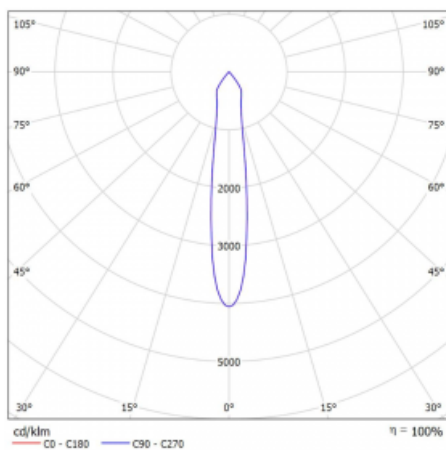

**Technical drawing**

Dimensions 600 mm × 100 mm × 62 mm

Light source LED MODUL

Type of optical system Reflector

Luminous flux\* 1250 lm

Colour Temperature 4000 K cool white

Luminous efficacy 92 lm/W

MacAdam Light source 3

Colour rendering index 90

Beam angle 17°

**Curve**

Luminaire power input*	13.6 W
Connection of the luminaires	ON/OFF
Electrical voltage	220-240V
Frequency	50/60Hz

  IP 20

\*±10 %