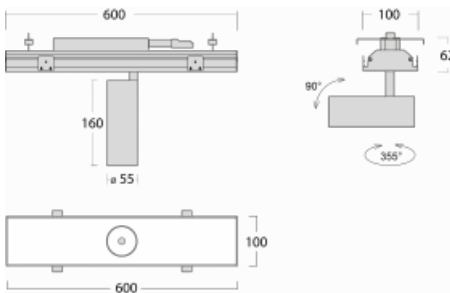

# Rofo

**250S-K0CS-10GDE/940, W**

Type of installation	Recessed
Light distribution	Direct
Luminaire shape	Linear
Colour of the luminaires	White
Material	Aluminium
Lifetime	L80/B20 50 000 hours
Warranty	60 months
Description of luminaires	Luminaire recessed
item description	Knauf; Adels connector

**Technical drawing**

**Curve**

Dimensions	600 mm × 100 mm × 62 mm
Light source	LED MODUL
Type of optical system	Reflector
Luminous flux	1250 lm ± 10 %
Colour Temperature	4000 K cool white
Luminous efficacy	92 lm/W
MacAdam Light source	3
Colour rendering index	90
Beam angle	17°