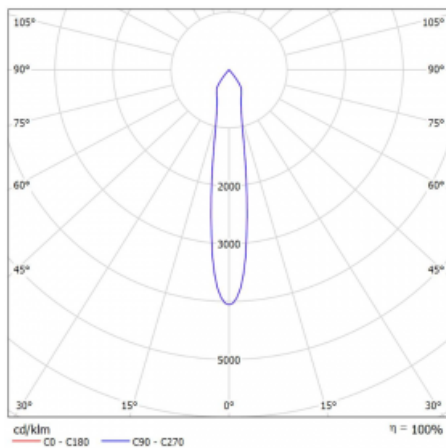

Luminaire

Rofo

250S-K0CS-10GDE/930, W

Type of installation	Recessed
Light distribution	Direct
Luminaire shape	Linear
Colour of the luminaires	White
Material	Aluminium
Lifetime	L80/B20 50 000 hours
Warranty	60 months
Description of luminaires	Luminaire recessed
item description	Knauf; Adels connector

Technical drawing

Curve

Dimensions	600 mm × 100 mm × 62 mm
Light source	LED MODUL
Type of optical system	Reflector
Luminous flux	1200 lm ± 10 %
Colour Temperature	3000 K warm white
Luminous efficacy	88 lm/W
MacAdam Light source	3
Colour rendering index	90
Beam angle	17°