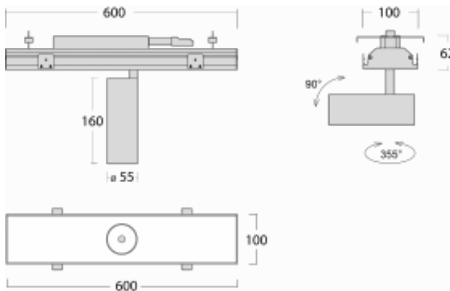

Luminaire

Rofo

250S-K0CS-10GDE/930, W

Type of installation	Recessed
Light distribution	Direct
Luminaire shape	Linear
Colour of the luminaires	White
Material	Aluminium
Lifetime	L80/B20 50 000 hours
Warranty	60 months
Description of luminaires	Luminaire recessed
item description	Knauf; Adels connector

Technical drawing

Curve

Dimensions	600 mm × 100 mm × 62 mm
Light source	LED MODUL
Type of optical system	Reflector
Luminous flux	1200 lm ± 10 %
Colour Temperature	3000 K warm white
Luminous efficacy	88 lm/W
MacAdam Light source	3
Colour rendering index	90
Beam angle	17°