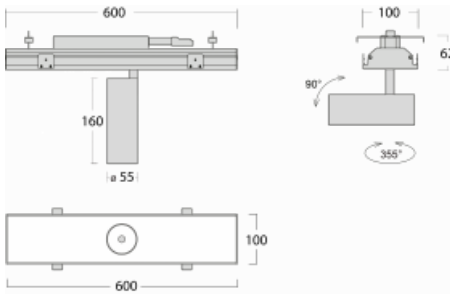

Luminaire

Rofo

250S-K0CS-10GDE/930, W

Type of installation	Recessed
Light distribution	Direct
Luminaire shape	Linear
Colour of the luminaires	White
Material	Aluminium
Lifetime	L80/B20 50 000 hours
Warranty	5 years
Description of luminaires	Luminaire recessed
item description	Knauf; Adels connector

Technical drawing

Curve

Dimensions	600 mm × 100 mm × 62 mm
Light source	LED MODUL
Type of optical system	Reflector
Luminous flux*	1200 lm
Colour Temperature	3000 K warm white
Luminous efficacy	88 lm/W
MacAdam Light source	3
Colour rendering index	90
Beam angle	17°