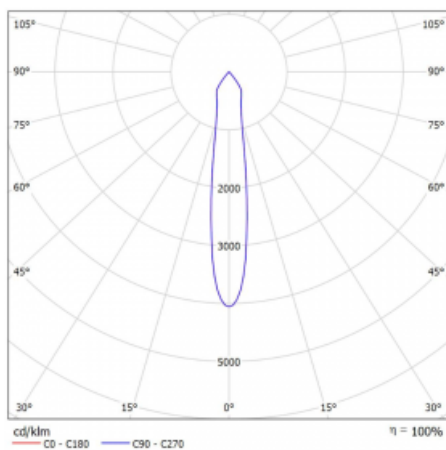

Luminaire

Rofo

250S-K0CS-10GDE/930, W

Type of installation	Recessed
Light distribution	Direct
Luminaire shape	Linear
Colour of the luminaires	White
Material	Aluminium
Lifetime	L80/B20 50 000 hours
Warranty	5 years
Description of luminaires	Luminaire recessed
item description	Knauf; Adels connector

Technical drawing

Curve

Dimensions	600 mm × 100 mm × 62 mm
Light source	LED MODUL
Type of optical system	Reflector
Luminous flux*	1200 lm
Colour Temperature	3000 K warm white
Luminous efficacy	88 lm/W
MacAdam Light source	3
Colour rendering index	90
Beam angle	17°