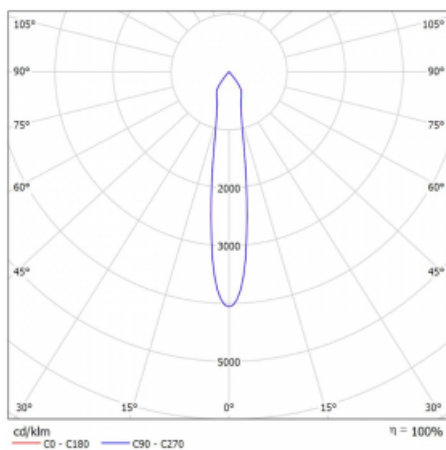

Luminaire

Rofo

250S-K0CS-10GDD/940, W

Type of installation	Recessed
Light distribution	Direct
Luminaire shape	Linear
Colour of the luminaires	White
Material	Aluminium
Lifetime	L80/B20 50 000 hours
Warranty	5 years
Description of luminaires	Luminaire recessed
item description	Knauf; Adels connector

Technical drawing

Dimensions	600 mm × 100 mm × 62 mm
Light source	LED MODUL
Type of optical system	Reflector
Luminous flux*	1250 lm
Colour Temperature	4000 K cool white
Luminous efficacy	92 lm/W
MacAdam Light source	3
Colour rendering index	90
Beam angle	17°

Curve