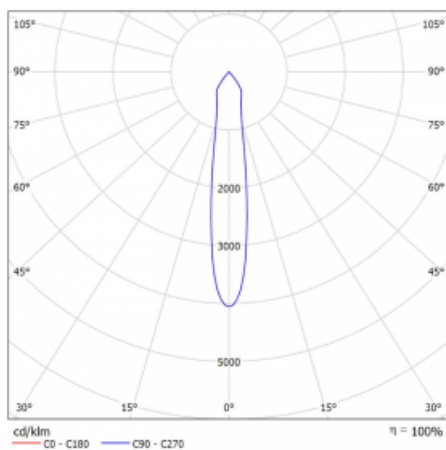

# Rofo

**250S-K0CS-10GDD/940, W**

Type of installation	Recessed
Light distribution	Direct
Luminaire shape	Linear
Colour of the luminaires	White
Material	Aluminium
Lifetime	L80/B20 50 000 hours
Warranty	60 months
Description of luminaires	Luminaire recessed
item description	Knauf; Adels connector

**Technical drawing**

**Curve**

Dimensions	600 mm × 100 mm × 62 mm
Light source	LED MODUL
Type of optical system	Reflector
Luminous flux	1250 lm ± 10 %
Colour Temperature	4000 K cool white
Luminous efficacy	92 lm/W
MacAdam Light source	3
Colour rendering index	90
Beam angle	17°