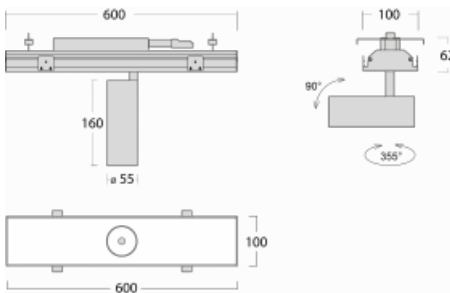

# Rofo

**250S-K0CS-10GDD/940, W**

Type of installation	Recessed
Light distribution	Direct
Luminaire shape	Linear
Colour of the luminaires	White
Material	Aluminium
Lifetime	L80/B20 50 000 hours
Warranty	5 years
Description of luminaires	Luminaire recessed
item description	Knauf; Adels connector

**Technical drawing**

Dimensions	600 mm × 100 mm × 62 mm
Light source	LED MODUL
Type of optical system	Reflector
Luminous flux*	1250 lm
Colour Temperature	4000 K cool white
Luminous efficacy	92 lm/W
MacAdam Light source	3
Colour rendering index	90
Beam angle	17°