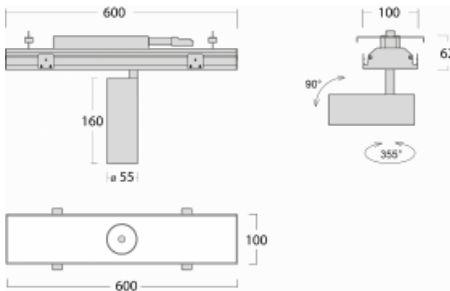

# Rofo

**250S-K0CS-10GDD/940, W**

Type of installation	Recessed
Light distribution	Direct
Luminaire shape	Linear
Colour of the luminaires	White
Material	Aluminium
Lifetime	L80/B20 50 000 hours
Warranty	60 months
Description of luminaires	Luminaire recessed
item description	Knauf; Adels connector

**Technical drawing**

**Curve**

Dimensions	600 mm × 100 mm × 62 mm
Light source	LED MODUL
Type of optical system	Reflector
Luminous flux	1250 lm ± 10 %
Colour Temperature	4000 K cool white
Luminous efficacy	92 lm/W
MacAdam Light source	3
Colour rendering index	90
Beam angle	17°