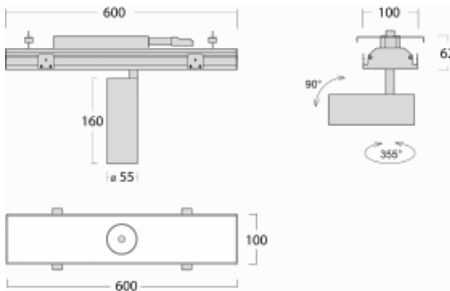

Luminaire

Rofo

250S-K0CS-10GDD/930, W

Type of installation	Recessed
Light distribution	Direct
Luminaire shape	Linear
Colour of the luminaires	White
Material	Aluminium
Lifetime	L80/B20 50 000 hours
Warranty	5 years
Description of luminaires	Luminaire recessed
item description	Knauf; Adels connector

Technical drawing

Curve

Dimensions	600 mm × 100 mm × 62 mm
Light source	LED MODUL
Type of optical system	Reflector
Luminous flux*	1200 lm
Colour Temperature	3000 K warm white
Luminous efficacy	88 lm/W
MacAdam Light source	3
Colour rendering index	90
Beam angle	17°

Luminaire power input* 13.6 W

Connection of the luminaires DALI

Electrical voltage 220-240V

Frequency 50/60Hz

 **CE** IP 20

*±10 %