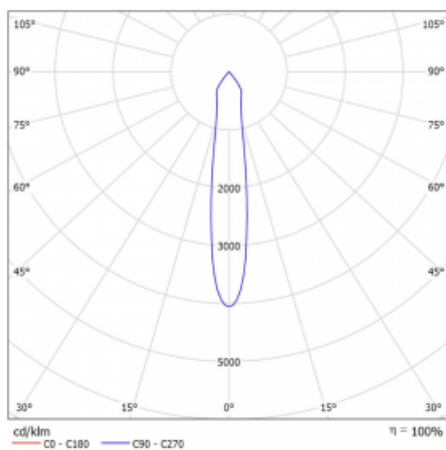

Luminaire

Rofo

250S-K0CS-10GDD/930, W

Type of installation	Recessed
Light distribution	Direct
Luminaire shape	Linear
Colour of the luminaires	White
Material	Aluminium
Lifetime	L80/B20 50 000 hours
Warranty	5 years
Description of luminaires	Luminaire recessed
item description	Knauf; Adels connector

Technical drawing

Curve

Dimensions	600 mm × 100 mm × 62 mm
Light source	LED MODUL
Type of optical system	Reflector
Luminous flux*	1200 lm
Colour Temperature	3000 K warm white
Luminous efficacy	88 lm/W
MacAdam Light source	3
Colour rendering index	90
Beam angle	17°