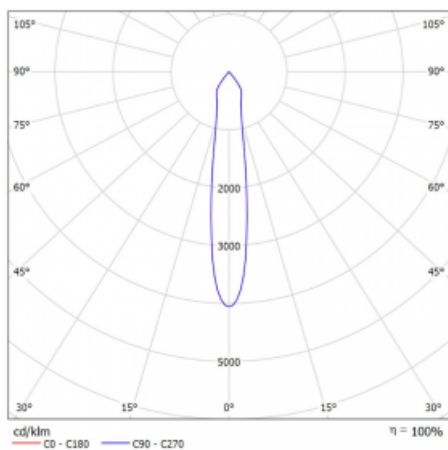

Luminaire

Rofo

250S-K0CS-10GDD/930, W

Type of installation	Recessed
Light distribution	Direct
Luminaire shape	Linear
Colour of the luminaires	White
Material	Aluminium
Lifetime	L80/B20 50 000 hours
Warranty	60 months
Description of luminaires	Luminaire recessed
item description	Knauf; Adels connector

Technical drawing

Curve

Dimensions	600 mm × 100 mm × 62 mm
Light source	LED MODUL
Type of optical system	Reflector
Luminous flux	1200 lm ± 10 %
Colour Temperature	3000 K warm white
Luminous efficacy	88 lm/W
MacAdam Light source	3
Colour rendering index	90
Beam angle	17°