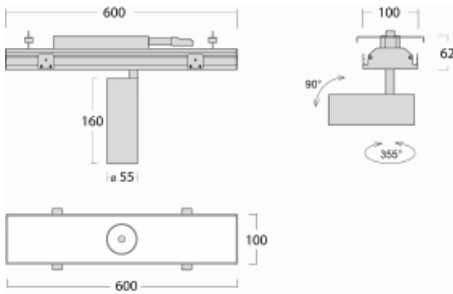

Luminaire

Rofo

250S-K0CS-10GDD/930, W

Type of installation	Recessed
Light distribution	Direct
Luminaire shape	Linear
Colour of the luminaires	White
Material	Aluminium
Lifetime	L80/B20 50 000 hours
Warranty	60 months
Description of luminaires	Luminaire recessed
item description	Knauf; Adels connector

Technical drawing

Curve

Dimensions	600 mm × 100 mm × 62 mm
Light source	LED MODUL
Type of optical system	Reflector
Luminous flux	1200 lm ± 10 %
Colour Temperature	3000 K warm white
Luminous efficacy	88 lm/W
MacAdam Light source	3
Colour rendering index	90
Beam angle	17°