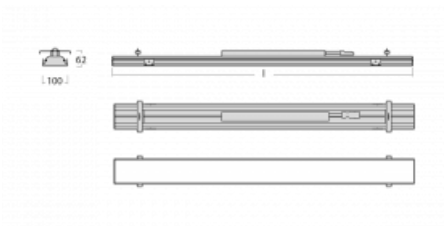

# Rofo

250S-K0CK-40GGD/840, W

**Technical drawing**

**Curve**

Type of installation	Recessed
Light distribution	Direct
Luminaire shape	Linear
Colour of the luminaires	White
Material	Aluminium
Lifetime	L90/B50 60 000 hours
Warranty	5 years
Description of luminaires	Luminaire recessed
item description	Knauf; Adels connector
Dimensions	2400 mm × 100 mm × 62 mm
Light source	LED MODUL
Type of optical system	Opal diffuser
Luminous flux*	4960 lm
Colour Temperature	4000 K cool white
Luminous efficacy	137 lm/W
MacAdam Light source	2
Colour rendering index	80
UGR max. X=4H Y=8H, $\rho=70,50,20$	23.4