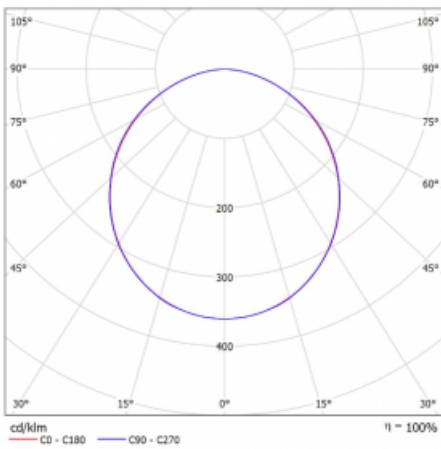

# Rofo

250S-K0CK-40GGD/840, W

**Technical drawing**

**Curve**

Type of installation	Recessed
Light distribution	Direct
Luminaire shape	Linear
Colour of the luminaires	White
Material	Aluminium
Lifetime	L90/B50 60 000 hours
Warranty	5 years
Description of luminaires	Luminaire recessed
item description	Knauf; Adels connector
Dimensions	2400 mm × 100 mm × 62 mm
Light source	LED MODUL
Type of optical system	Opal diffuser
Luminous flux*	4960 lm
Colour Temperature	4000 K cool white
Luminous efficacy	137 lm/W
MacAdam Light source	2
Colour rendering index	80
UGR max. X=4H Y=8H, $\rho=70,50,20$	23.4