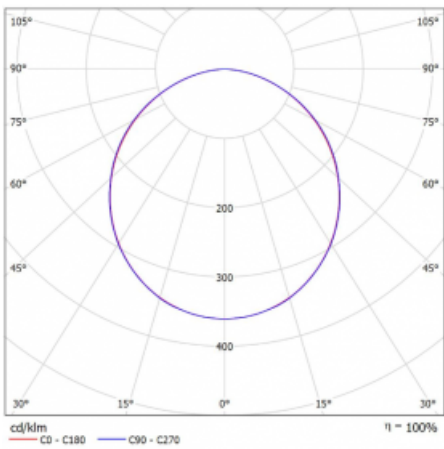

# Rofo

250S-K0CK-40GGD/830, W

Type of installation	Recessed
Light distribution	Direct
Luminaire shape	Linear
Colour of the luminaires	White
Material	Aluminium
Lifetime	L90/B50 60 000 hours
Warranty	60 months
Description of luminaires	Luminaire recessed
item description	Knauf; Adels connector
Dimensions	2400 mm × 100 mm × 62 mm
Light source	LED MODUL

**Technical drawing**

**Curve**

Type of optical system	Opal diffuser
Luminous flux	4590 lm ± 10 %
Colour Temperature	3000 K warm white
Luminous efficacy	121 lm/W
MacAdam Light source	2
Colour rendering index	80
UGR max. X=4H Y=8H, $\rho=70,50,20$	23.3