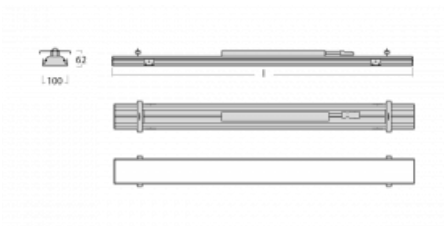

Luminaire

Rofo

250S-K0CK-40GGD/830, W

Type of installation	Recessed
Light distribution	Direct
Luminaire shape	Linear
Colour of the luminaires	White
Material	Aluminium
Lifetime	L90/B50 60 000 hours
Warranty	5 years
Description of luminaires	Luminaire recessed
item description	Knauf; Adels connector

Dimensions	2400 mm × 100 mm × 62 mm
Light source	LED MODUL

Technical drawing

Type of optical system	Opal diffuser
Luminous flux*	4590 lm
Colour Temperature	3000 K warm white
Luminous efficacy	121 lm/W
MacAdam Light source	2

Curve

Colour rendering index	80
UGR max. X=4H Y=8H, ρ=70,50,20	23.3

Luminaire power input* 37.9 W

Connection of the luminaires DALI

Electrical voltage 220-240V

Frequency 50/60Hz

  IP 40

*±10 %