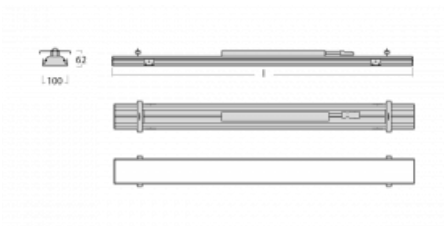

# Rofo

250S-K0CK-40GGD/830, W

Type of installation	Recessed
Light distribution	Direct
Luminaire shape	Linear
Colour of the luminaires	White
Material	Aluminium
Lifetime	L90/B50 60 000 hours
Warranty	60 months
Description of luminaires	Luminaire recessed
item description	Knauf; Adels connector
Dimensions	2400 mm × 100 mm × 62 mm
Light source	LED MODUL

**Technical drawing**

**Curve**

Type of optical system	Opal diffuser
Luminous flux	4590 lm ± 10 %
Colour Temperature	3000 K warm white
Luminous efficacy	121 lm/W
MacAdam Light source	2
Colour rendering index	80
UGR max. X=4H Y=8H, $\rho=70,50,20$	23.3