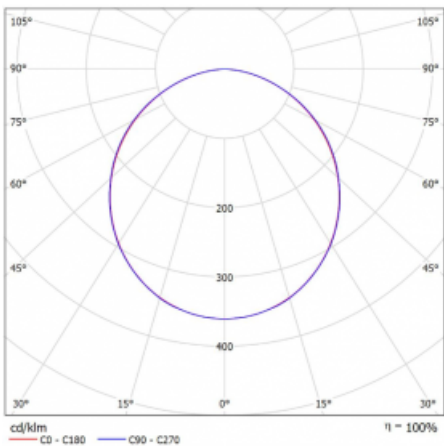

Luminaire

Rofo

250S-K0CK-40GGD/830, W

Type of installation	Recessed
Light distribution	Direct
Luminaire shape	Linear
Colour of the luminaires	White
Material	Aluminium
Lifetime	L90/B50 60 000 hours
Warranty	5 years
Description of luminaires	Luminaire recessed
item description	Knauf; Adels connector

Dimensions	2400 mm × 100 mm × 62 mm
Light source	LED MODUL

Technical drawing

Type of optical system	Opal diffuser
Luminous flux*	4590 lm
Colour Temperature	3000 K warm white
Luminous efficacy	121 lm/W
MacAdam Light source	2

Curve

Colour rendering index	80
UGR max. X=4H Y=8H, ρ=70,50,20	23.3

Luminaire power input* 37.9 W

Connection of the luminaires DALI

Electrical voltage 220-240V

Frequency 50/60Hz

  IP 40

*±10 %