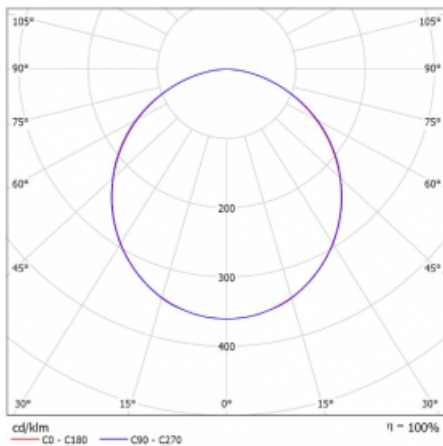

# Rofo

250S-KOCK-40GEE/830, W

**Technical drawing**

**Curve**

Type of installation	Recessed
Light distribution	Direct
Luminaire shape	Linear
Colour of the luminaires	White
Material	Aluminium
Lifetime	L90/B50 60 000 hours
Warranty	5 years
Description of luminaires	Luminaire recessed
item description	Knauf; Adels connector
Dimensions	2400 mm × 100 mm × 62 mm
Light source	LED MODUL
Type of optical system	Opal diffuser
Luminous flux*	3270 lm
Colour Temperature	3000 K warm white
Luminous efficacy	135 lm/W
MacAdam Light source	2
Colour rendering index	80
UGR max. X=4H Y=8H, ρ=70,50,20	21.9