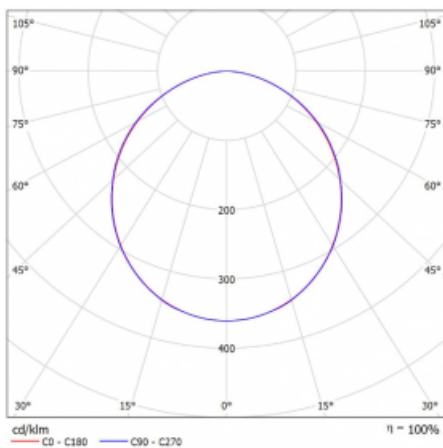

Luminaire

Rofo

250S-K0CK-30GGD/840, W

Technical drawing

Curve

Type of installation	Recessed
Light distribution	Direct
Luminaire shape	Linear
Colour of the luminaires	White
Material	Aluminium
Lifetime	L90/B50 60 000 hours
Warranty	5 years
Description of luminaires	Luminaire recessed
item description	Knauf; Adels connector
Dimensions	1800 mm × 100 mm × 62 mm
Light source	LED MODUL
Type of optical system	Opal diffuser
Luminous flux*	3720 lm
Colour Temperature	4000 K cool white
Luminous efficacy	137 lm/W
MacAdam Light source	2
Colour rendering index	80
UGR max. X=4H Y=8H, ρ=70,50,20	23.4

Luminaire power input* 27.2 W

Connection of the luminaires DALI

Electrical voltage 220-240V

Frequency 50/60Hz

  IP 40

*±10 %