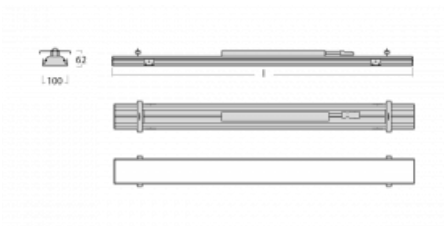

Luminaire

Rofo

250S-K0CK-30GGD/840, W

Technical drawing

Curve

Type of installation	Recessed
Light distribution	Direct
Luminaire shape	Linear
Colour of the luminaires	White
Material	Aluminium
Lifetime	L90/B50 60 000 hours
Warranty	5 years
Description of luminaires	Luminaire recessed
item description	Knauf; Adels connector
Dimensions	1800 mm × 100 mm × 62 mm
Light source	LED MODUL
Type of optical system	Opal diffuser
Luminous flux*	3720 lm
Colour Temperature	4000 K cool white
Luminous efficacy	137 lm/W
MacAdam Light source	2
Colour rendering index	80
UGR max. X=4H Y=8H, ρ=70,50,20	23.4

Luminaire power input* 27.2 W

Connection of the luminaires DALI

Electrical voltage 220-240V

Frequency 50/60Hz

  IP 40

*±10 %