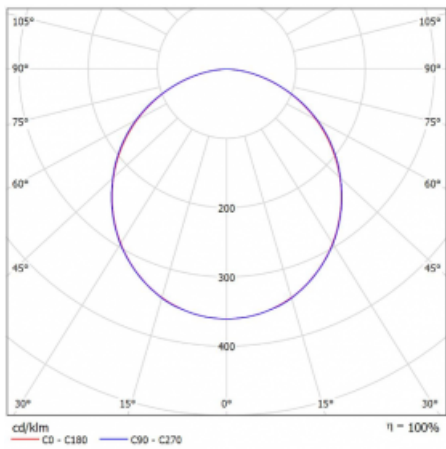

Luminaire

Rofo

250S-K0CK-30GGD/840, W

Technical drawing

Curve

Type of installation	Recessed
Light distribution	Direct
Luminaire shape	Linear
Colour of the luminaires	White
Material	Aluminium
Lifetime	L90/B50 60 000 hours
Warranty	60 months
Description of luminaires	Luminaire recessed
item description	Knauf; Adels connector
Dimensions	1800 mm × 100 mm × 62 mm
Light source	LED MODUL
Type of optical system	Opal diffuser
Luminous flux	3720 lm ± 10 %
Colour Temperature	4000 K cool white
Luminous efficacy	137 lm/W
MacAdam Light source	2
Colour rendering index	80
UGR max. X=4H Y=8H, $\rho=70,50,20$	23.4

Luminaire power input	27.2 W \pm 10 %
Connection of the luminaires	DALI dimmable
Electrical voltage	220-240V
Frequency	50/60Hz

 **CE** IP 40