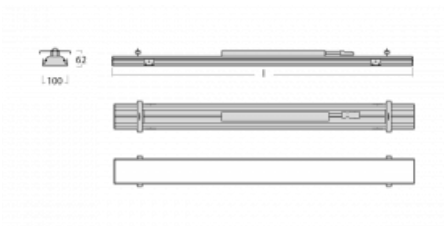

# Rofo

250S-K0CK-30GGD/830, W

Type of installation	Recessed
Light distribution	Direct
Luminaire shape	Linear
Colour of the luminaires	White
Material	Aluminium
Lifetime	L90/B50 60 000 hours
Warranty	60 months
Description of luminaires	Luminaire recessed
item description	Knauf; Adels connector

Dimensions	1800 mm × 100 mm × 62 mm
Light source	LED MODUL

**Technical drawing**

Type of optical system	Opal diffuser
Luminous flux	3710 lm ± 10 %
Colour Temperature	3000 K warm white
Luminous efficacy	131 lm/W
MacAdam Light source	2

**Curve**

Colour rendering index	80
UGR max. X=4H Y=8H, ρ=70,50,20	23.3

Luminaire power input 28.4 W  $\pm$  10 %

---

Connection of the luminaires DALI dimmable

---

Electrical voltage 220-240V

---