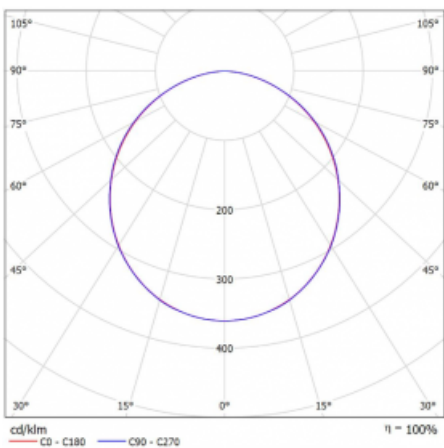

# Rofo

250S-K0CK-30GGD/830, W

Type of installation	Recessed
Light distribution	Direct
Luminaire shape	Linear
Colour of the luminaires	White
Material	Aluminium
Lifetime	L90/B50 60 000 hours
Warranty	60 months
Description of luminaires	Luminaire recessed
item description	Knauf; Adels connector

Dimensions	1800 mm × 100 mm × 62 mm
Light source	LED MODUL

**Technical drawing**

Type of optical system	Opal diffuser
Luminous flux	3710 lm ± 10 %
Colour Temperature	3000 K warm white
Luminous efficacy	131 lm/W
MacAdam Light source	2

**Curve**

Colour rendering index	80
UGR max. X=4H Y=8H, ρ=70,50,20	23.3

Luminaire power input 28.4 W  $\pm$  10 %

---

Connection of the luminaires DALI dimmable

---

Electrical voltage 220-240V

---