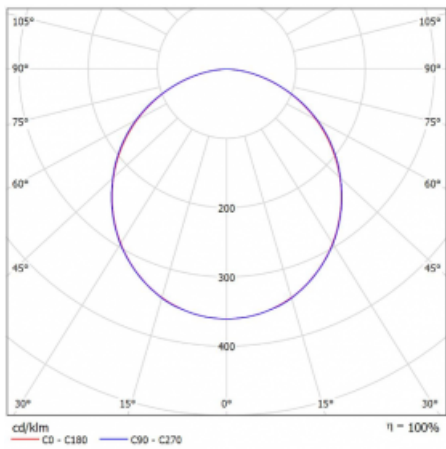

Luminaire

Rofo

250S-K0CK-30GGD/830, W

Technical drawing

Curve

Type of installation	Recessed
Light distribution	Direct
Luminaire shape	Linear
Colour of the luminaires	White
Material	Aluminium
Lifetime	L90/B50 60 000 hours
Warranty	5 years
Description of luminaires	Luminaire recessed
item description	Knauf; Adels connector
Dimensions	1800 mm × 100 mm × 62 mm
Light source	LED MODUL
Type of optical system	Opal diffuser
Luminous flux*	3710 lm
Colour Temperature	3000 K warm white
Luminous efficacy	131 lm/W
MacAdam Light source	2
Colour rendering index	80
UGR max. X=4H Y=8H, $\rho=70,50,20$	23.3

Luminaire power input* 28.4 W

Connection of the luminaires DALI

Electrical voltage 220-240V

Frequency 50/60Hz

  IP 40

*±10 %