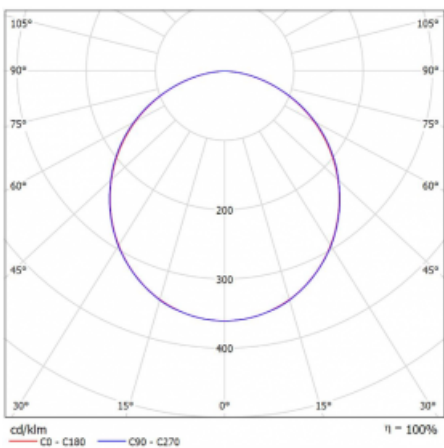

Luminaire

Rofo

250S-KOCK-30GEE/840, W

Technical drawing

Curve

Type of installation	Recessed
Light distribution	Direct
Luminaire shape	Linear
Colour of the luminaires	White
Material	Aluminium
Lifetime	L90/B50 60 000 hours
Warranty	5 years
Description of luminaires	Luminaire recessed
item description	Knauf; Adels connector
Dimensions	1800 mm × 100 mm × 62 mm
Light source	LED MODUL
Type of optical system	Opal diffuser
Luminous flux*	2480 lm
Colour Temperature	4000 K cool white
Luminous efficacy	141 lm/W
MacAdam Light source	2
Colour rendering index	80
UGR max. X=4H Y=8H, ρ=70,50,20	21.9

Luminaire power input*	17.6 W
Connection of the luminaires	ON/OFF
Electrical voltage	220-240V
Frequency	50/60Hz

  IP 40

*±10 %