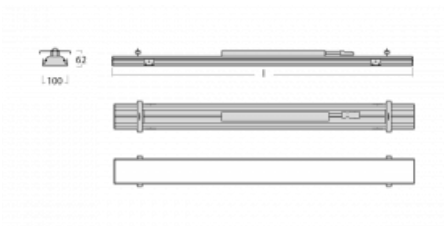

Luminaire

Rofo

250S-KOCK-30GEE/840, W

Technical drawing

Curve

Type of installation	Recessed
Light distribution	Direct
Luminaire shape	Linear
Colour of the luminaires	White
Material	Aluminium
Lifetime	L90/B50 60 000 hours
Warranty	5 years
Description of luminaires	Luminaire recessed
item description	Knauf; Adels connector
Dimensions	1800 mm × 100 mm × 62 mm
Light source	LED MODUL
Type of optical system	Opal diffuser
Luminous flux*	2480 lm
Colour Temperature	4000 K cool white
Luminous efficacy	141 lm/W
MacAdam Light source	2
Colour rendering index	80
UGR max. X=4H Y=8H, ρ=70,50,20	21.9

Luminaire power input*	17.6 W
Connection of the luminaires	ON/OFF
Electrical voltage	220-240V
Frequency	50/60Hz

  IP 40

*±10 %