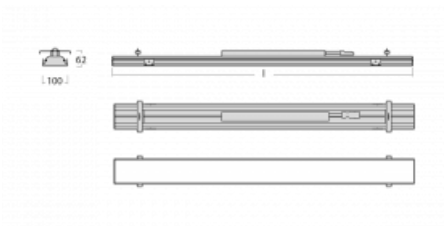

Luminaire

Rofo

250S-KOCK-30GEE/830, W

Technical drawing

Curve

Type of installation	Recessed
Light distribution	Direct
Luminaire shape	Linear
Colour of the luminaires	White
Material	Aluminium
Lifetime	L90/B50 60 000 hours
Warranty	5 years
Description of luminaires	Luminaire recessed
item description	Knauf; Adels connector
Dimensions	1800 mm × 100 mm × 62 mm
Light source	LED MODUL
Type of optical system	Opal diffuser
Luminous flux*	2460 lm
Colour Temperature	3000 K warm white
Luminous efficacy	135 lm/W
MacAdam Light source	2
Colour rendering index	80
UGR max. X=4H Y=8H, $\rho=70,50,20$	21.9

Luminaire power input*	18.2 W
Connection of the luminaires	ON/OFF
Electrical voltage	220-240V
Frequency	50/60Hz

  IP 40

*±10 %