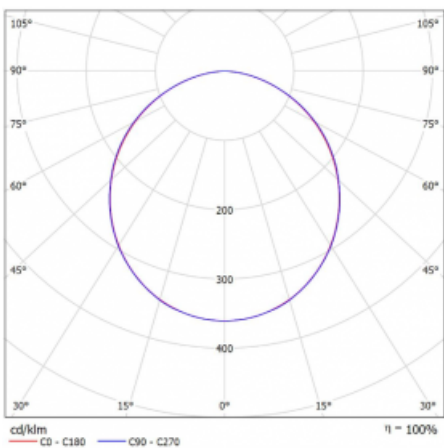

Luminaire

Rofo

250S-KOCK-30GEE/830, W

Technical drawing

Curve

Type of installation	Recessed
Light distribution	Direct
Luminaire shape	Linear
Colour of the luminaires	White
Material	Aluminium
Lifetime	L90/B50 60 000 hours
Warranty	5 years
Description of luminaires	Luminaire recessed
item description	Knauf; Adels connector
Dimensions	1800 mm × 100 mm × 62 mm
Light source	LED MODUL
Type of optical system	Opal diffuser
Luminous flux*	2460 lm
Colour Temperature	3000 K warm white
Luminous efficacy	135 lm/W
MacAdam Light source	2
Colour rendering index	80
UGR max. X=4H Y=8H, $\rho=70,50,20$	21.9

Luminaire power input*	18.2 W
Connection of the luminaires	ON/OFF
Electrical voltage	220-240V
Frequency	50/60Hz

  IP 40

*±10 %