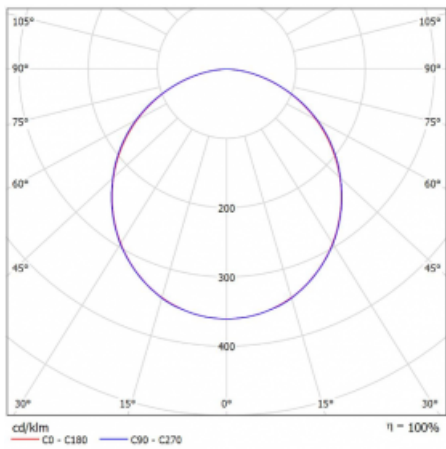

# Rofo

250S-KOCK-30GED/830, W

**Technical drawing**

**Curve**

Type of installation	Recessed
Light distribution	Direct
Luminaire shape	Linear
Colour of the luminaires	White
Material	Aluminium
Lifetime	L90/B50 60 000 hours
Warranty	5 years
Description of luminaires	Luminaire recessed
item description	Knauf; Adels connector
Dimensions	1800 mm × 100 mm × 62 mm
Light source	LED MODUL
Type of optical system	Opal diffuser
Luminous flux*	2460 lm
Colour Temperature	3000 K warm white
Luminous efficacy	135 lm/W
MacAdam Light source	2
Colour rendering index	80
UGR max. X=4H Y=8H, $\rho=70,50,20$	21.9