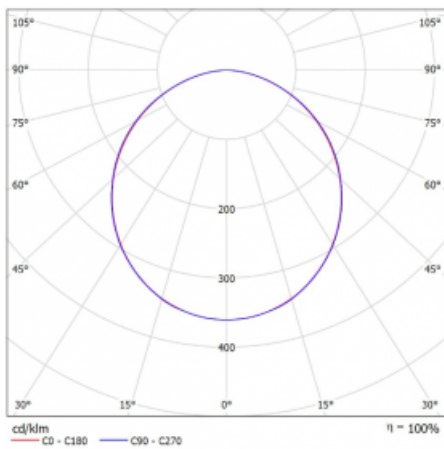

Luminaire

Rofo

250S-KOCK-21GGE/830, W

Type of installation	Recessed
Light distribution	Direct
Luminaire shape	Linear
Colour of the luminaires	White
Material	Aluminium
Lifetime	L90/B50 60 000 hours
Warranty	5 years
Description of luminaires	Luminaire recessed
item description	Initial/Final profile; Knauf; Adels connector
Dimensions	1200 mm × 100 mm × 62 mm
Light source	LED MODUL

Curve

Type of optical system	Opal diffuser
Luminous flux*	2470 lm
Colour Temperature	3000 K warm white
Luminous efficacy	130 lm/W
MacAdam Light source	2
Colour rendering index	80
UGR max. X=4H Y=8H, ρ=70,50,20	23.3