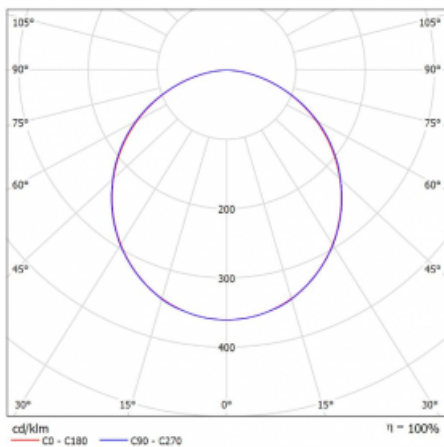

# Rofo

250S-KOCK-21GEE/830, W

**Curve**

Type of installation	Recessed
Light distribution	Direct
Luminaire shape	Linear
Colour of the luminaires	White
Material	Aluminium
Lifetime	L90/B50 60 000 hours
Warranty	5 years
Description of luminaires	Luminaire recessed
item description	Initial/Final profile; Knauf; Adels connector
Dimensions	1200 mm × 100 mm × 62 mm
Light source	LED MODUL
Type of optical system	Opal diffuser
Luminous flux*	1640 lm
Colour Temperature	3000 K warm white
Luminous efficacy	136 lm/W
MacAdam Light source	2
Colour rendering index	80
UGR max. X=4H Y=8H, ρ=70,50,20	21.9