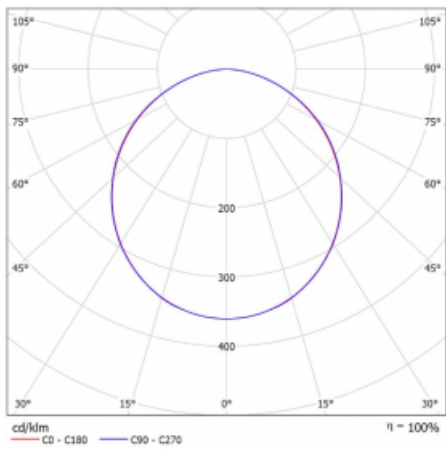

Luminaire

Rofo

250S-K0CK-20GGD/840, W

Technical drawing

Curve

Type of installation	Recessed
Light distribution	Direct
Luminaire shape	Linear
Colour of the luminaires	White
Material	Aluminium
Lifetime	L90/B50 60 000 hours
Warranty	5 years
Description of luminaires	Luminaire recessed
item description	Knauf; Adels connector
Dimensions	1200 mm × 100 mm × 62 mm
Light source	LED MODUL
Type of optical system	Opal diffuser
Luminous flux*	2480 lm
Colour Temperature	4000 K cool white
Luminous efficacy	136 lm/W
MacAdam Light source	2
Colour rendering index	80
UGR max. X=4H Y=8H, $\rho=70,50,20$	23.4

Luminaire power input*	18.2 W
Connection of the luminaires	DALI
Electrical voltage	220-240V
Frequency	50/60Hz

  IP 40

*±10 %