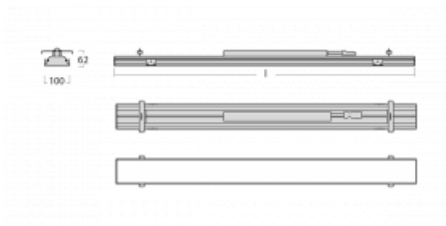

Luminaire

Rofo

250S-K0CK-20GGD/840, W

Technical drawing

Curve

Type of installation	Recessed
Light distribution	Direct
Luminaire shape	Linear
Colour of the luminaires	White
Material	Aluminium
Lifetime	L90/B50 60 000 hours
Warranty	5 years
Description of luminaires	Luminaire recessed
item description	Knauf; Adels connector
Dimensions	1200 mm × 100 mm × 62 mm
Light source	LED MODUL
Type of optical system	Opal diffuser
Luminous flux*	2480 lm
Colour Temperature	4000 K cool white
Luminous efficacy	136 lm/W
MacAdam Light source	2
Colour rendering index	80
UGR max. X=4H Y=8H, $\rho=70,50,20$	23.4

Luminaire power input*	18.2 W
Connection of the luminaires	DALI
Electrical voltage	220-240V
Frequency	50/60Hz

  IP 40

*±10 %