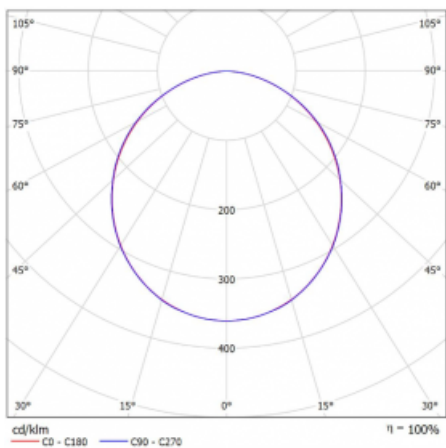

# Rofo

250S-K0CK-20GGD/830, W

**Technical drawing**

**Curve**

Type of installation	Recessed
Light distribution	Direct
Luminaire shape	Linear
Colour of the luminaires	White
Material	Aluminium
Lifetime	L90/B50 60 000 hours
Warranty	60 months
Description of luminaires	Luminaire recessed
item description	Knauf; Adels connector
Dimensions	1200 mm × 100 mm × 62 mm
Light source	LED MODUL
Type of optical system	Opal diffuser
Luminous flux	2470 lm ± 10 %
Colour Temperature	3000 K warm white
Luminous efficacy	130 lm/W
MacAdam Light source	2
Colour rendering index	80
UGR max. X=4H Y=8H, ρ=70,50,20	23.3