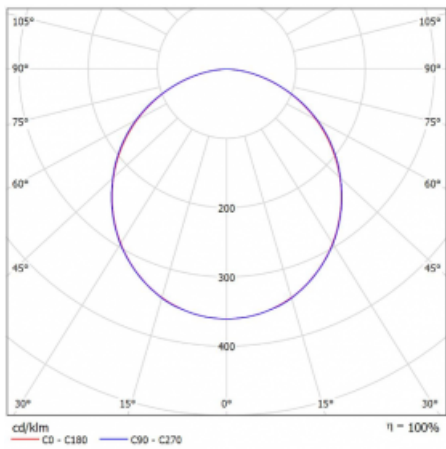

Luminaire

Rofo

250S-K0CK-20GGD/830, W

Technical drawing

Curve

Type of installation	Recessed
Light distribution	Direct
Luminaire shape	Linear
Colour of the luminaires	White
Material	Aluminium
Lifetime	L90/B50 60 000 hours
Warranty	5 years
Description of luminaires	Luminaire recessed
item description	Knauf; Adels connector
Dimensions	1200 mm × 100 mm × 62 mm
Light source	LED MODUL
Type of optical system	Opal diffuser
Luminous flux*	2470 lm
Colour Temperature	3000 K warm white
Luminous efficacy	130 lm/W
MacAdam Light source	2
Colour rendering index	80
UGR max. X=4H Y=8H, $\rho=70,50,20$	23.3

Luminaire power input*	19 W
Connection of the luminaires	DALI
Electrical voltage	220-240V
Frequency	50/60Hz

  IP 40

*±10 %