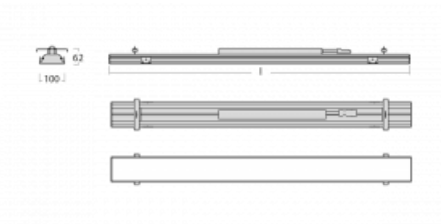

Luminaire

Rofo

250S-KOCK-20GEE/840, W

Technical drawing

Curve

Type of installation	Recessed
Light distribution	Direct
Luminaire shape	Linear
Colour of the luminaires	White
Material	Aluminium
Lifetime	L90/B50 60 000 hours
Warranty	5 years
Description of luminaires	Luminaire recessed
item description	Knauf; Adels connector
Dimensions	1200 mm × 100 mm × 62 mm
Light source	LED MODUL
Type of optical system	Opal diffuser
Luminous flux*	1650 lm
Colour Temperature	4000 K cool white
Luminous efficacy	141 lm/W
MacAdam Light source	2
Colour rendering index	80
UGR max. X=4H Y=8H, $\rho=70,50,20$	21.9

Luminaire power input*	11.7 W
Connection of the luminaires	ON/OFF
Electrical voltage	220-240V
Frequency	50/60Hz

  IP 40

*±10 %