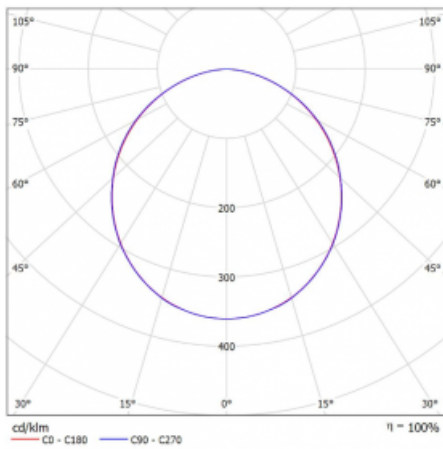

Luminaire

Rofo

250S-KOCK-20GEE/840, W

Technical drawing

Curve

Type of installation	Recessed
Light distribution	Direct
Luminaire shape	Linear
Colour of the luminaires	White
Material	Aluminium
Lifetime	L90/B50 60 000 hours
Warranty	5 years
Description of luminaires	Luminaire recessed
item description	Knauf; Adels connector
Dimensions	1200 mm × 100 mm × 62 mm
Light source	LED MODUL
Type of optical system	Opal diffuser
Luminous flux*	1650 lm
Colour Temperature	4000 K cool white
Luminous efficacy	141 lm/W
MacAdam Light source	2
Colour rendering index	80
UGR max. X=4H Y=8H, $\rho=70,50,20$	21.9

Luminaire power input*	11.7 W
Connection of the luminaires	ON/OFF
Electrical voltage	220-240V
Frequency	50/60Hz

  IP 40

*±10 %