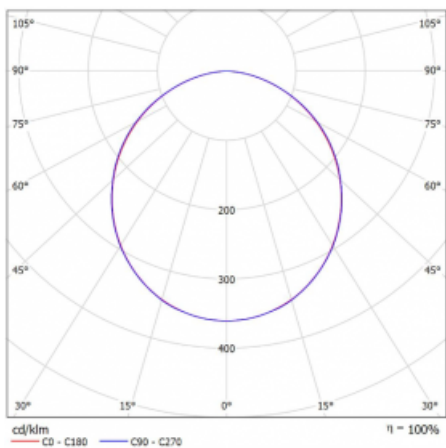

# Rofo

250S-KOCK-20GEE/830, W

**Technical drawing**

**Curve**

Type of installation	Recessed
Light distribution	Direct
Luminaire shape	Linear
Colour of the luminaires	White
Material	Aluminium
Lifetime	L90/B50 60 000 hours
Warranty	5 years
Description of luminaires	Luminaire recessed
item description	Knauf; Adels connector
Dimensions	1200 mm × 100 mm × 62 mm
Light source	LED MODUL
Type of optical system	Opal diffuser
Luminous flux*	1640 lm
Colour Temperature	3000 K warm white
Luminous efficacy	136 lm/W
MacAdam Light source	2
Colour rendering index	80
UGR max. X=4H Y=8H, $\rho=70,50,20$	21.9