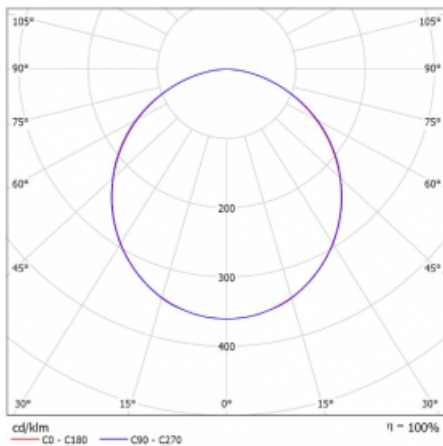

Luminaire

Rofo

250S-KOCK-20GEE/830, W

Technical drawing

Curve

Type of installation	Recessed
Light distribution	Direct
Luminaire shape	Linear
Colour of the luminaires	White
Material	Aluminium
Lifetime	L90/B50 60 000 hours
Warranty	60 months
Description of luminaires	Luminaire recessed
item description	Knauf; Adels connector
Dimensions	1200 mm × 100 mm × 62 mm
Light source	LED MODUL
Type of optical system	Opal diffuser
Luminous flux	1640 lm ± 10 %
Colour Temperature	3000 K warm white
Luminous efficacy	136 lm/W
MacAdam Light source	2
Colour rendering index	80
UGR max. X=4H Y=8H, $\rho=70,50,20$	21.9