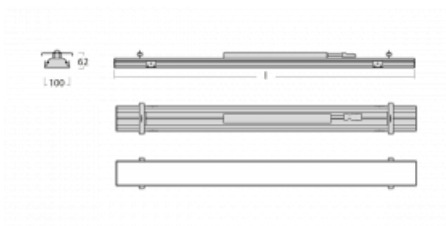

# Rofo

250S-KOCK-20GEE/830, W

**Technical drawing**

**Curve**

Type of installation	Recessed
Light distribution	Direct
Luminaire shape	Linear
Colour of the luminaires	White
Material	Aluminium
Lifetime	L90/B50 60 000 hours
Warranty	5 years
Description of luminaires	Luminaire recessed
item description	Knauf; Adels connector
Dimensions	1200 mm × 100 mm × 62 mm
Light source	LED MODUL
Type of optical system	Opal diffuser
Luminous flux*	1640 lm
Colour Temperature	3000 K warm white
Luminous efficacy	136 lm/W
MacAdam Light source	2
Colour rendering index	80
UGR max. X=4H Y=8H, $\rho=70,50,20$	21.9