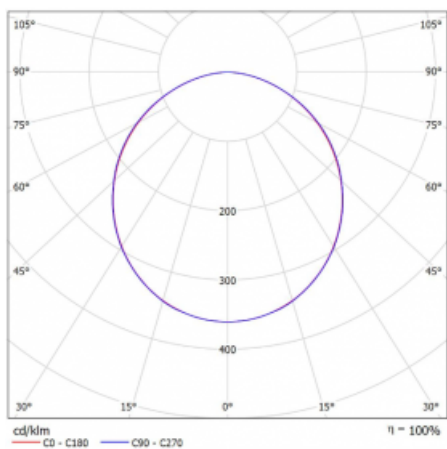

## Curve

Type of installation	Recessed
Light distribution	Direct
Luminaire shape	Linear
Colour of the luminaires	White
Material	Aluminium
Lifetime	L90/B50 60 000 hours
Warranty	5 years
Description of luminaires	Luminaire recessed
item description	Initial/Final profile; Knauf; Adels connector
Dimensions	600 mm × 100 mm × 62 mm
Light source	LED MODUL
Type of optical system	Opal diffuser
Luminous flux*	1240 lm
Colour Temperature	3000 K warm white
Luminous efficacy	132 lm/W
MacAdam Light source	2
Colour rendering index	80
UGR max. X=4H Y=8H, $\rho=70,50,20$	23.4