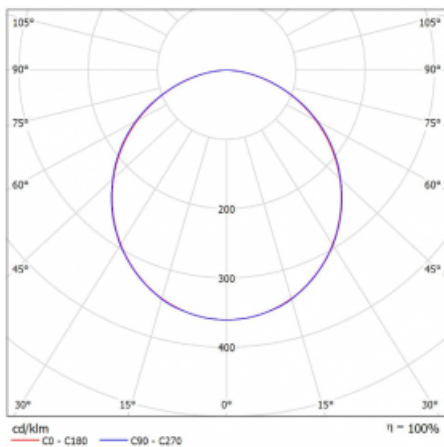

Luminaire

Rofo

250S-KOCK-11GEE/840, W

Type of installation	Recessed
Light distribution	Direct
Luminaire shape	Linear
Colour of the luminaires	White
Material	Aluminium
Lifetime	L90/B50 60 000 hours
Warranty	5 years
Description of luminaires	Luminaire recessed
item description	Initial/Final profile; Knauf; Adels connector
Dimensions	600 mm × 100 mm × 62 mm
Light source	LED MODUL

Curve

Type of optical system	Opal diffuser
Luminous flux*	820 lm
Colour Temperature	4000 K cool white
Luminous efficacy	139 lm/W
MacAdam Light source	2
Colour rendering index	80
UGR max. X=4H Y=8H, ρ=70,50,20	21.9