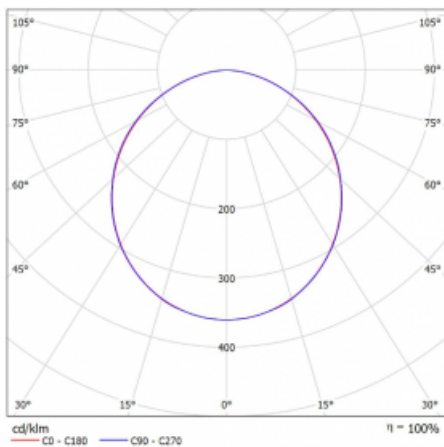

# Rofo

250S-KOCK-11GEE/830, W

Type of installation	Recessed
Light distribution	Direct
Luminaire shape	Linear
Colour of the luminaires	White
Material	Aluminium
Lifetime	L90/B50 60 000 hours
Warranty	5 years
Description of luminaires	Luminaire recessed
item description	Initial/Final profile; Knauf; Adels connector
Dimensions	600 mm × 100 mm × 62 mm
Light source	LED MODUL

**Curve**

Type of optical system	Opal diffuser
Luminous flux*	820 lm
Colour Temperature	3000 K warm white
Luminous efficacy	134 lm/W
MacAdam Light source	2
Colour rendering index	80
UGR max. X=4H Y=8H, ρ=70,50,20	21.9