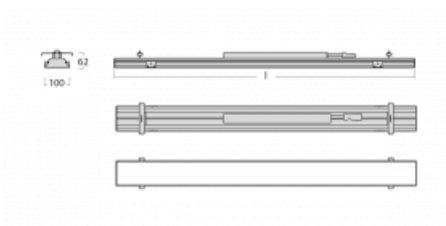

Luminaire

Rofo

250S-KOCK-10GGE/830, W

Technical drawing

Curve

Type of installation	Recessed
Light distribution	Direct
Luminaire shape	Linear
Colour of the luminaires	White
Material	Aluminium
Lifetime	L90/B50 60 000 hours
Warranty	5 years
Description of luminaires	Luminaire recessed
item description	Knauf; Adels connector
Dimensions	600 mm × 100 mm × 62 mm
Light source	LED MODUL
Type of optical system	Opal diffuser
Luminous flux*	1240 lm
Colour Temperature	3000 K warm white
Luminous efficacy	132 lm/W
MacAdam Light source	2
Colour rendering index	80
UGR max. X=4H Y=8H, $\rho=70,50,20$	23.4

Luminaire power input*	9.4 W
Connection of the luminaires	ON/OFF
Electrical voltage	220-240V
Frequency	50/60Hz

  IP 40

*±10 %