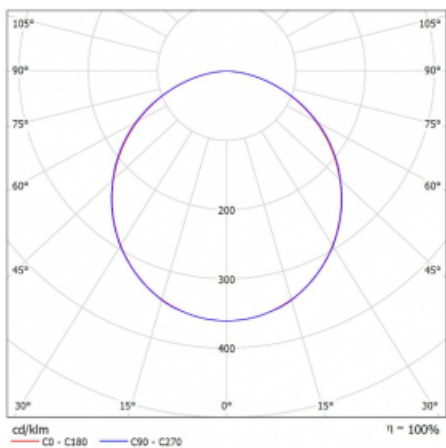

Luminaire

Rofo

250S-KOCK-10GGE/830, W

Technical drawing

Curve

Type of installation	Recessed
Light distribution	Direct
Luminaire shape	Linear
Colour of the luminaires	White
Material	Aluminium
Lifetime	L90/B50 60 000 hours
Warranty	5 years
Description of luminaires	Luminaire recessed
item description	Knauf; Adels connector
Dimensions	600 mm × 100 mm × 62 mm
Light source	LED MODUL
Type of optical system	Opal diffuser
Luminous flux*	1240 lm
Colour Temperature	3000 K warm white
Luminous efficacy	132 lm/W
MacAdam Light source	2
Colour rendering index	80
UGR max. X=4H Y=8H, $\rho=70,50,20$	23.4

Luminaire power input*	9.4 W
Connection of the luminaires	ON/OFF
Electrical voltage	220-240V
Frequency	50/60Hz

  IP 40

*±10 %