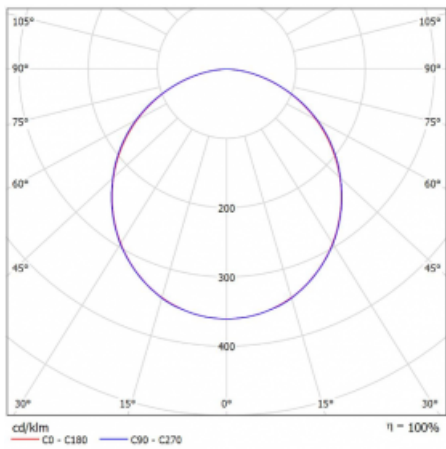

# Rofo

250S-K0CK-10GGD/840, W

**Technical drawing**

**Curve**

Type of installation	Recessed
Light distribution	Direct
Luminaire shape	Linear
Colour of the luminaires	White
Material	Aluminium
Lifetime	L90/B50 60 000 hours
Warranty	60 months
Description of luminaires	Luminaire recessed
item description	Knauf; Adels connector
Dimensions	600 mm × 100 mm × 62 mm
Light source	LED MODUL
Type of optical system	Opal diffuser
Luminous flux	1240 lm ± 10 %
Colour Temperature	4000 K cool white
Luminous efficacy	136 lm/W
MacAdam Light source	2
Colour rendering index	80
UGR max. X=4H Y=8H, ρ=70,50,20	23.4