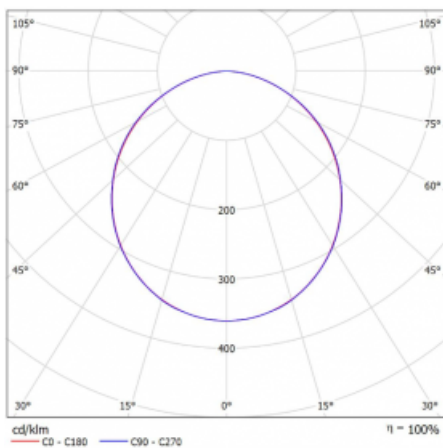

Luminaire

Rofo

250S-K0CK-10GGD/840, W

Technical drawing

Curve

Type of installation	Recessed
Light distribution	Direct
Luminaire shape	Linear
Colour of the luminaires	White
Material	Aluminium
Lifetime	L90/B50 60 000 hours
Warranty	5 years
Description of luminaires	Luminaire recessed
item description	Knauf; Adels connector
Dimensions	600 mm × 100 mm × 62 mm
Light source	LED MODUL
Type of optical system	Opal diffuser
Luminous flux*	1240 lm
Colour Temperature	4000 K cool white
Luminous efficacy	136 lm/W
MacAdam Light source	2
Colour rendering index	80
UGR max. X=4H Y=8H, ρ=70,50,20	23.4

Luminaire power input*	9.1 W
Connection of the luminaires	DALI
Electrical voltage	220-240V
Frequency	50/60Hz

  IP 40

*±10 %