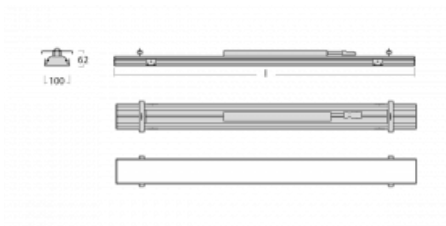

Luminaire

Rofo

250S-K0CK-10GGD/840, W

Technical drawing

Curve

Type of installation	Recessed
Light distribution	Direct
Luminaire shape	Linear
Colour of the luminaires	White
Material	Aluminium
Lifetime	L90/B50 60 000 hours
Warranty	5 years
Description of luminaires	Luminaire recessed
item description	Knauf; Adels connector
Dimensions	600 mm × 100 mm × 62 mm
Light source	LED MODUL
Type of optical system	Opal diffuser
Luminous flux*	1240 lm
Colour Temperature	4000 K cool white
Luminous efficacy	136 lm/W
MacAdam Light source	2
Colour rendering index	80
UGR max. X=4H Y=8H, ρ=70,50,20	23.4

Luminaire power input*	9.1 W
Connection of the luminaires	DALI
Electrical voltage	220-240V
Frequency	50/60Hz

  IP 40

*±10 %