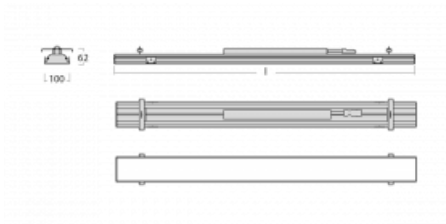

# Rofo

250S-K0CK-10GGD/840, W

**Technical drawing**

**Curve**

Type of installation	Recessed
Light distribution	Direct
Luminaire shape	Linear
Colour of the luminaires	White
Material	Aluminium
Lifetime	L90/B50 60 000 hours
Warranty	60 months
Description of luminaires	Luminaire recessed
item description	Knauf; Adels connector
Dimensions	600 mm × 100 mm × 62 mm
Light source	LED MODUL
Type of optical system	Opal diffuser
Luminous flux	1240 lm ± 10 %
Colour Temperature	4000 K cool white
Luminous efficacy	136 lm/W
MacAdam Light source	2
Colour rendering index	80
UGR max. X=4H Y=8H, ρ=70,50,20	23.4