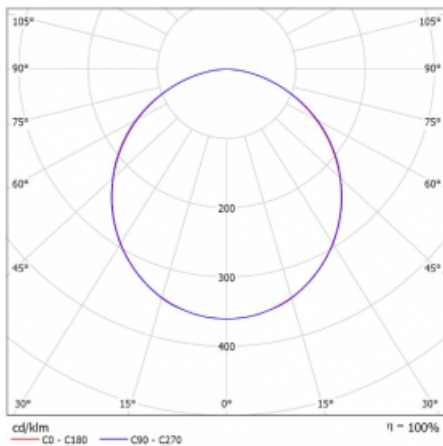

Luminaire

Rofo

250S-K0CK-10GGD/830, W

Technical drawing

Curve

Type of installation	Recessed
Light distribution	Direct
Luminaire shape	Linear
Colour of the luminaires	White
Material	Aluminium
Lifetime	L90/B50 60 000 hours
Warranty	60 months
Description of luminaires	Luminaire recessed
item description	Knauf; Adels connector
Dimensions	600 mm × 100 mm × 62 mm
Light source	LED MODUL
Type of optical system	Opal diffuser
Luminous flux	1240 lm ± 10 %
Colour Temperature	3000 K warm white
Luminous efficacy	132 lm/W
MacAdam Light source	2
Colour rendering index	80
UGR max. X=4H Y=8H, ρ=70,50,20	23.4

Luminaire power input 9.4 W \pm 10 %

Connection of the luminaires DALI dimmable

Electrical voltage 220-240V

Frequency 50/60Hz

 **CE** IP 40