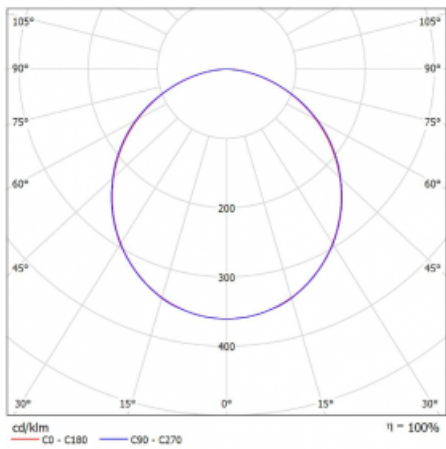

Luminaire

Rofo

250S-KOCK-10GEE/830, W

Technical drawing

Curve

Type of installation	Recessed
Light distribution	Direct
Luminaire shape	Linear
Colour of the luminaires	White
Material	Aluminium
Lifetime	L90/B50 60 000 hours
Warranty	5 years
Description of luminaires	Luminaire recessed
item description	Knauf; Adels connector
Dimensions	600 mm × 100 mm × 62 mm
Light source	LED MODUL
Type of optical system	Opal diffuser
Luminous flux*	820 lm
Colour Temperature	3000 K warm white
Luminous efficacy	134 lm/W
MacAdam Light source	2
Colour rendering index	80
UGR max. X=4H Y=8H, ρ=70,50,20	21.9