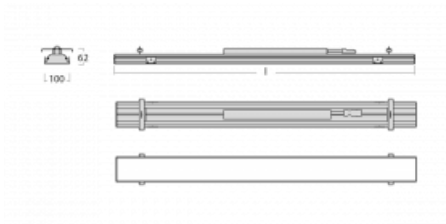

Luminaire

Rofo

250S-K0CI-40GGE/840, W

Technical drawing

Curve

Type of installation	Recessed
Light distribution	Direct
Luminaire shape	Linear
Colour of the luminaires	White
Material	Aluminium
Lifetime	L90/B50 60 000 hours
Warranty	60 months
Description of luminaires	Luminaire recessed
item description	Knauf; Adels connector
Dimensions	2400 mm × 100 mm × 62 mm
Light source	LED MODUL
Type of optical system	Microprisma
Luminous flux	4910 lm ± 10 %
Colour Temperature	4000 K cool white
Luminous efficacy	132 lm/W
MacAdam Light source	2
Colour rendering index	80
UGR max. X=4H Y=8H, $\rho=70,50,20$	19.1

Luminaire power input 37.1 W \pm 10 %

Connection of the luminaires Electronic ballast non-dimmable

Electrical voltage 220-240V

Frequency 50/60Hz

 **CE** IP 40