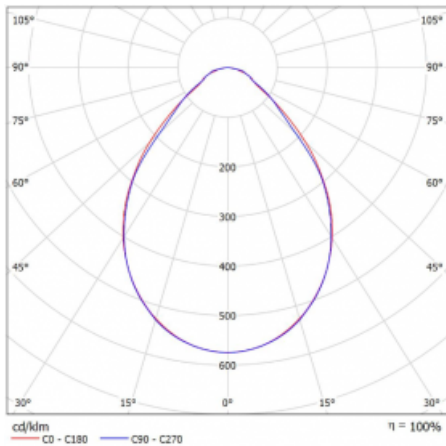

Luminaire

Rofo

250S-K0CI-40GGE/840, W

Technical drawing

Curve

Type of installation	Recessed
Light distribution	Direct
Luminaire shape	Linear
Colour of the luminaires	White
Material	Aluminium
Lifetime	L90/B50 60 000 hours
Warranty	60 months
Description of luminaires	Luminaire recessed
item description	Knauf; Adels connector
Dimensions	2400 mm × 100 mm × 62 mm
Light source	LED MODUL
Type of optical system	Microprisma
Luminous flux	4910 lm ± 10 %
Colour Temperature	4000 K cool white
Luminous efficacy	132 lm/W
MacAdam Light source	2
Colour rendering index	80
UGR max. X=4H Y=8H, $\rho=70,50,20$	19.1