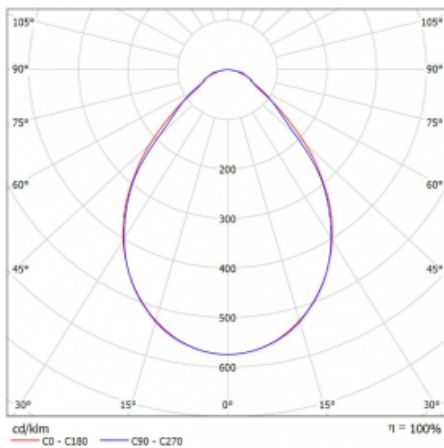

Luminaire

Rofo

250S-K0CI-40GGE/840, W

Technical drawing

Curve

Type of installation	Recessed
Light distribution	Direct
Luminaire shape	Linear
Colour of the luminaires	White
Material	Aluminium
Lifetime	L90/B50 60 000 hours
Warranty	5 years
Description of luminaires	Luminaire recessed
item description	Knauf; Adels connector
Dimensions	2400 mm × 100 mm × 62 mm
Light source	LED MODUL
Type of optical system	Microprisma
Luminous flux*	4910 lm
Colour Temperature	4000 K cool white
Luminous efficacy	132 lm/W
MacAdam Light source	2
Colour rendering index	80
UGR max. X=4H Y=8H, ρ=70,50,20	19.1

Luminaire power input*	37.1 W
Connection of the luminaires	ON/OFF
Electrical voltage	220-240V
Frequency	50/60Hz

  IP 40

*±10 %