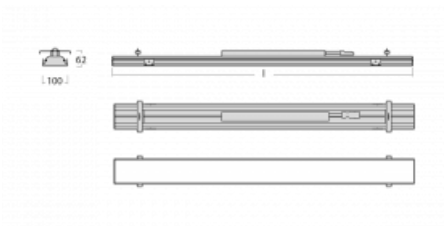

Luminaire

Rofo

250S-K0CI-40GGE/840, W

Technical drawing

Curve

Type of installation	Recessed
Light distribution	Direct
Luminaire shape	Linear
Colour of the luminaires	White
Material	Aluminium
Lifetime	L90/B50 60 000 hours
Warranty	5 years
Description of luminaires	Luminaire recessed
item description	Knauf; Adels connector
Dimensions	2400 mm × 100 mm × 62 mm
Light source	LED MODUL
Type of optical system	Microprisma
Luminous flux*	4910 lm
Colour Temperature	4000 K cool white
Luminous efficacy	132 lm/W
MacAdam Light source	2
Colour rendering index	80
UGR max. X=4H Y=8H, ρ=70,50,20	19.1

Luminaire power input*	37.1 W
Connection of the luminaires	ON/OFF
Electrical voltage	220-240V
Frequency	50/60Hz

  IP 40

*±10 %