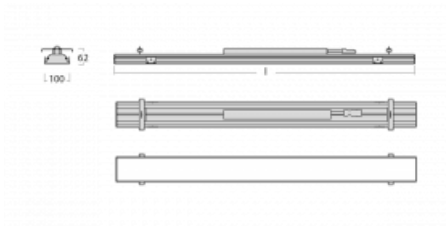

# Rofo

250S-K0CI-40GGE/830, W

Type of installation	Recessed
Light distribution	Direct
Luminaire shape	Linear
Colour of the luminaires	White
Material	Aluminium
Lifetime	L90/B50 60 000 hours
Warranty	60 months
Description of luminaires	Luminaire recessed
item description	Knauf; Adels connector

Dimensions	2400 mm × 100 mm × 62 mm
Light source	LED MODUL

**Technical drawing**

Type of optical system	Microprisma
Luminous flux	4900 lm ± 10 %
Colour Temperature	3000 K warm white
Luminous efficacy	127 lm/W
MacAdam Light source	2