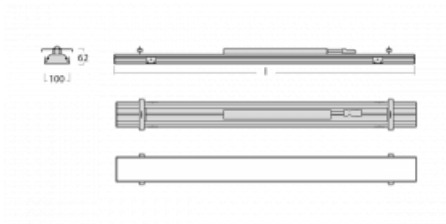

Luminaire

Rofo

250S-K0CI-40GGE/830, W

Technical drawing

Curve

Type of installation	Recessed
Light distribution	Direct
Luminaire shape	Linear
Colour of the luminaires	White
Material	Aluminium
Lifetime	L90/B50 60 000 hours
Warranty	5 years
Description of luminaires	Luminaire recessed
item description	Knauf; Adels connector
Dimensions	2400 mm × 100 mm × 62 mm
Light source	LED MODUL
Type of optical system	Microprisma
Luminous flux*	4900 lm
Colour Temperature	3000 K warm white
Luminous efficacy	127 lm/W
MacAdam Light source	2
Colour rendering index	80
UGR max. X=4H Y=8H, $\rho=70,50,20$	19.1

Luminaire power input*	38.7 W
Connection of the luminaires	ON/OFF
Electrical voltage	220-240V
Frequency	50/60Hz

  IP 40

*±10 %