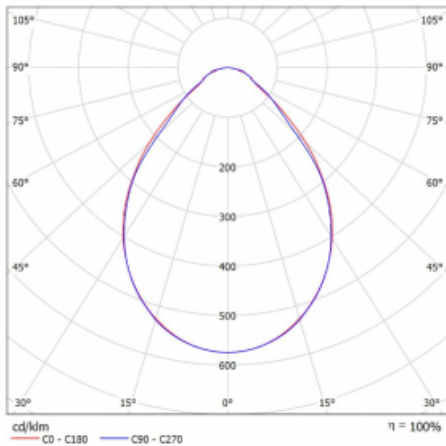

# Rofo

250S-K0CI-40GGE/830, W

Type of installation	Recessed
Light distribution	Direct
Luminaire shape	Linear
Colour of the luminaires	White
Material	Aluminium
Lifetime	L90/B50 60 000 hours
Warranty	60 months
Description of luminaires	Luminaire recessed
item description	Knauf; Adels connector

Dimensions	2400 mm × 100 mm × 62 mm
Light source	LED MODUL

**Technical drawing**

Type of optical system	Microprisma
Luminous flux	4900 lm ± 10 %
Colour Temperature	3000 K warm white
Luminous efficacy	127 lm/W
MacAdam Light source	2

**Curve**

Colour rendering index	80
UGR max. X=4H Y=8H, $\rho=70,50,20$	19.1

Luminaire power input 38.7 W  $\pm$  10 %

---

Connection of the luminaires Electronic ballast non-dimmable

---

Electrical voltage 220-240V