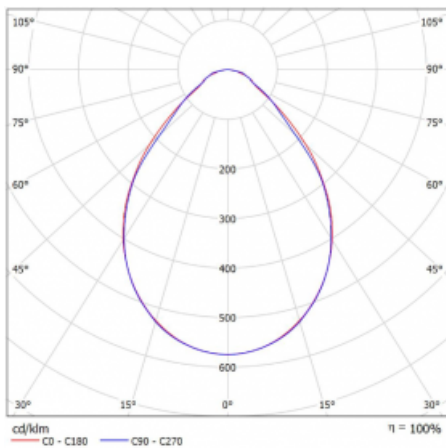

Luminaire

Rofo

250S-K0CI-40GGE/830, W

Technical drawing

Curve

Type of installation	Recessed
Light distribution	Direct
Luminaire shape	Linear
Colour of the luminaires	White
Material	Aluminium
Lifetime	L90/B50 60 000 hours
Warranty	5 years
Description of luminaires	Luminaire recessed
item description	Knauf; Adels connector
Dimensions	2400 mm × 100 mm × 62 mm
Light source	LED MODUL
Type of optical system	Microprisma
Luminous flux*	4900 lm
Colour Temperature	3000 K warm white
Luminous efficacy	127 lm/W
MacAdam Light source	2
Colour rendering index	80
UGR max. X=4H Y=8H, $\rho=70,50,20$	19.1

Luminaire power input*	38.7 W
Connection of the luminaires	ON/OFF
Electrical voltage	220-240V
Frequency	50/60Hz

  IP 40

*±10 %