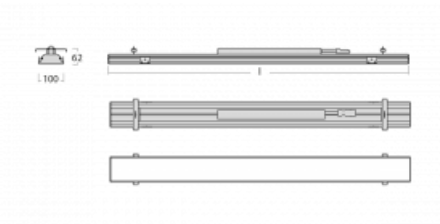

# Rofo

250S-K0CI-40GGD/840, W

**Technical drawing**

**Curve**

Type of installation	Recessed
Light distribution	Direct
Luminaire shape	Linear
Colour of the luminaires	White
Material	Aluminium
Lifetime	L90/B50 60 000 hours
Warranty	5 years
Description of luminaires	Luminaire recessed
item description	Knauf; Adels connector
Dimensions	2400 mm × 100 mm × 62 mm
Light source	LED MODUL
Type of optical system	Microprisma
Luminous flux*	4910 lm
Colour Temperature	4000 K cool white
Luminous efficacy	132 lm/W
MacAdam Light source	2
Colour rendering index	80
UGR max. X=4H Y=8H, ρ=70,50,20	19.1