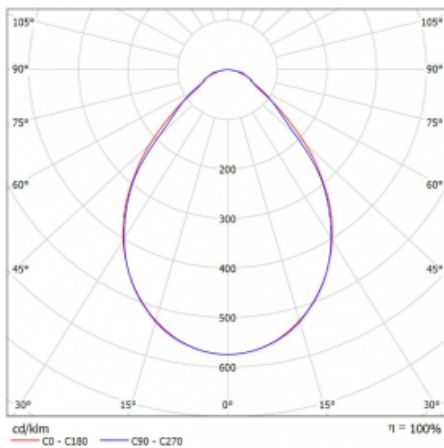

Curve

Type of installation	Recessed
Light distribution	Direct
Luminaire shape	Linear
Colour of the luminaires	White
Material	Aluminium
Lifetime	L90/B50 60 000 hours
Warranty	60 months
Description of luminaires	Luminaire recessed
item description	Knauf; Adels connector
Dimensions	2400 mm × 100 mm × 62 mm
Light source	LED MODUL
Type of optical system	Microprisma
Luminous flux	4910 lm ± 10 %
Colour Temperature	4000 K cool white
Luminous efficacy	132 lm/W
MacAdam Light source	2
Colour rendering index	80
UGR max. X=4H Y=8H, $\rho=70,50,20$	19.1