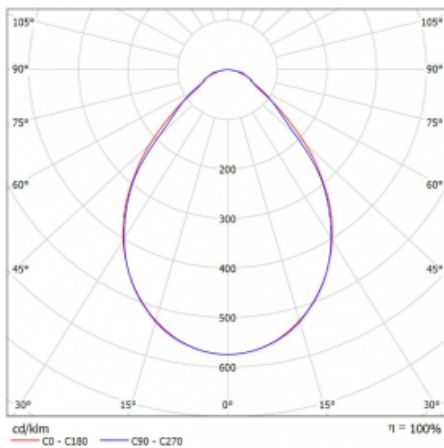

Luminaire

Rofo

250S-K0CI-40GGD/840, W

Technical drawing

Curve

Type of installation	Recessed
Light distribution	Direct
Luminaire shape	Linear
Colour of the luminaires	White
Material	Aluminium
Lifetime	L90/B50 60 000 hours
Warranty	60 months
Description of luminaires	Luminaire recessed
item description	Knauf; Adels connector
Dimensions	2400 mm × 100 mm × 62 mm
Light source	LED MODUL
Type of optical system	Microprisma
Luminous flux	4910 lm ± 10 %
Colour Temperature	4000 K cool white
Luminous efficacy	132 lm/W
MacAdam Light source	2
Colour rendering index	80
UGR max. X=4H Y=8H, $\rho=70,50,20$	19.1

Luminaire power input	37.1 W \pm 10 %
Connection of the luminaires	DALI dimmable
Electrical voltage	220-240V
Frequency	50/60Hz

 **CE** IP 40