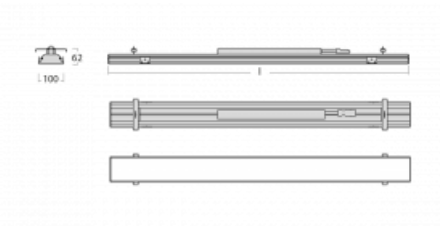

Luminaire

Rofo

250S-K0CI-40GGD/840, W

Technical drawing

Curve

Type of installation	Recessed
Light distribution	Direct
Luminaire shape	Linear
Colour of the luminaires	White
Material	Aluminium
Lifetime	L90/B50 60 000 hours
Warranty	60 months
Description of luminaires	Luminaire recessed
item description	Knauf; Adels connector
Dimensions	2400 mm × 100 mm × 62 mm
Light source	LED MODUL
Type of optical system	Microprisma
Luminous flux	4910 lm ± 10 %
Colour Temperature	4000 K cool white
Luminous efficacy	132 lm/W
MacAdam Light source	2
Colour rendering index	80
UGR max. X=4H Y=8H, $\rho=70,50,20$	19.1

Luminaire power input	37.1 W \pm 10 %
Connection of the luminaires	DALI dimmable
Electrical voltage	220-240V
Frequency	50/60Hz

 **CE** IP 40