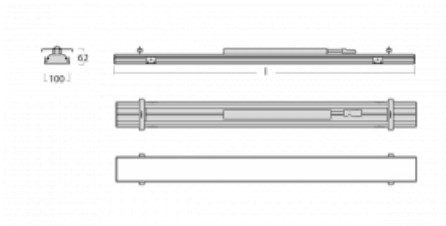

Luminaire

Rofo

250S-K0CI-40GGD/830, W

Technical drawing

Curve

Type of installation	Recessed
Light distribution	Direct
Luminaire shape	Linear
Colour of the luminaires	White
Material	Aluminium
Lifetime	L90/B50 60 000 hours
Warranty	60 months
Description of luminaires	Luminaire recessed
item description	Knauf; Adels connector
Dimensions	2400 mm × 100 mm × 62 mm
Light source	LED MODUL
Type of optical system	Microprisma
Luminous flux	4900 lm ± 10 %
Colour Temperature	3000 K warm white
Luminous efficacy	127 lm/W
MacAdam Light source	2
Colour rendering index	80
UGR max. X=4H Y=8H, ρ=70,50,20	19.1

Luminaire power input 38.7 W \pm 10 %

Connection of the luminaires DALI dimmable

Electrical voltage 220-240V

Frequency 50/60Hz

 **CE** IP 40