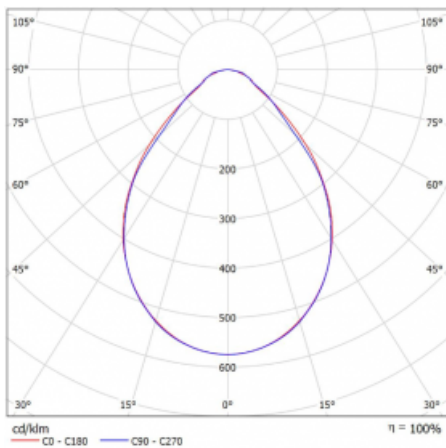

Luminaire

Rofo

250S-K0CI-40GGD/830, W

Technical drawing

Curve

Type of installation	Recessed
Light distribution	Direct
Luminaire shape	Linear
Colour of the luminaires	White
Material	Aluminium
Lifetime	L90/B50 60 000 hours
Warranty	60 months
Description of luminaires	Luminaire recessed
item description	Knauf; Adels connector
Dimensions	2400 mm × 100 mm × 62 mm
Light source	LED MODUL
Type of optical system	Microprisma
Luminous flux	4900 lm ± 10 %
Colour Temperature	3000 K warm white
Luminous efficacy	127 lm/W
MacAdam Light source	2
Colour rendering index	80
UGR max. X=4H Y=8H, ρ=70,50,20	19.1

Luminaire power input 38.7 W \pm 10 %

Connection of the luminaires DALI dimmable

Electrical voltage 220-240V

Frequency 50/60Hz

 **CE** IP 40