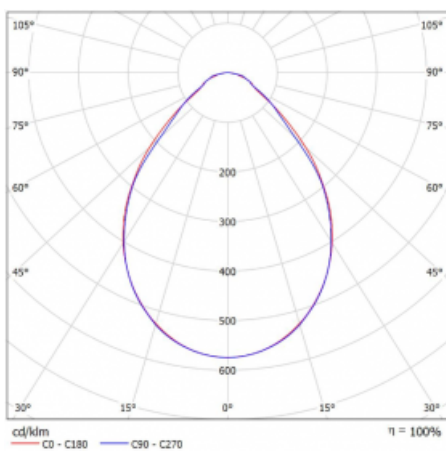

Luminaire

Rofo

250S-K0CI-40GGD/830, W

Technical drawing

Curve

Type of installation	Recessed
Light distribution	Direct
Luminaire shape	Linear
Colour of the luminaires	White
Material	Aluminium
Lifetime	L90/B50 60 000 hours
Warranty	5 years
Description of luminaires	Luminaire recessed
item description	Knauf; Adels connector
Dimensions	2400 mm × 100 mm × 62 mm
Light source	LED MODUL
Type of optical system	Microprisma
Luminous flux*	4900 lm
Colour Temperature	3000 K warm white
Luminous efficacy	127 lm/W
MacAdam Light source	2
Colour rendering index	80
UGR max. X=4H Y=8H, $\rho=70,50,20$	19.1

Luminaire power input* 38.7 W

Connection of the luminaires DALI

Electrical voltage 220-240V

Frequency 50/60Hz

  IP 40

*±10 %