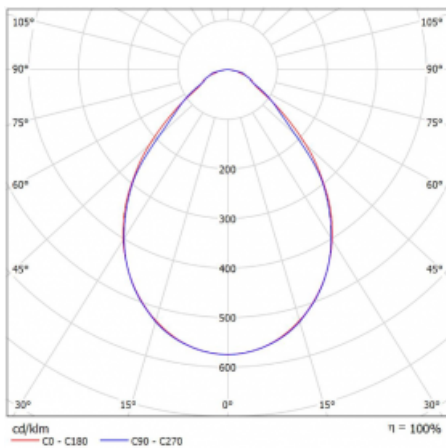

Luminaire

Rofo

250S-K0CI-40GEE/840, W

Technical drawing

Curve

Type of installation	Recessed
Light distribution	Direct
Luminaire shape	Linear
Colour of the luminaires	White
Material	Aluminium
Lifetime	L90/B50 60 000 hours
Warranty	5 years
Description of luminaires	Luminaire recessed
item description	Knauf; Adels connector
Dimensions	2400 mm × 100 mm × 62 mm
Light source	LED MODUL
Type of optical system	Microprisma
Luminous flux*	3310 lm
Colour Temperature	4000 K cool white
Luminous efficacy	136 lm/W
MacAdam Light source	2
Colour rendering index	80
UGR max. X=4H Y=8H, ρ=70,50,20	17.8