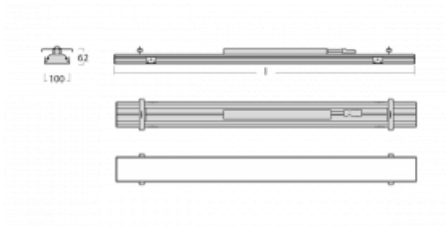

Luminaire

Rofo

250S-K0CI-40GEE/840, W

Technical drawing

Curve

Type of installation	Recessed
Light distribution	Direct
Luminaire shape	Linear
Colour of the luminaires	White
Material	Aluminium
Lifetime	L90/B50 60 000 hours
Warranty	5 years
Description of luminaires	Luminaire recessed
item description	Knauf; Adels connector
Dimensions	2400 mm × 100 mm × 62 mm
Light source	LED MODUL
Type of optical system	Microprisma
Luminous flux*	3310 lm
Colour Temperature	4000 K cool white
Luminous efficacy	136 lm/W
MacAdam Light source	2
Colour rendering index	80
UGR max. X=4H Y=8H, ρ=70,50,20	17.8

Luminaire power input*	24.3 W
Connection of the luminaires	ON/OFF
Electrical voltage	220-240V
Frequency	50/60Hz

  IP 40

*±10 %