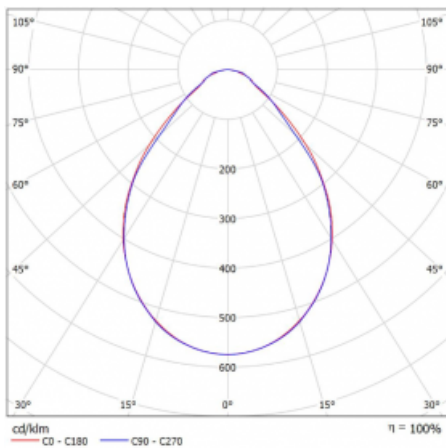

Luminaire

Rofo

250S-K0CI-40GEE/830, W

Technical drawing

Curve

Type of installation	Recessed
Light distribution	Direct
Luminaire shape	Linear
Colour of the luminaires	White
Material	Aluminium
Lifetime	L90/B50 60 000 hours
Warranty	5 years
Description of luminaires	Luminaire recessed
item description	Knauf; Adels connector
Dimensions	2400 mm × 100 mm × 62 mm
Light source	LED MODUL
Type of optical system	Microprisma
Luminous flux*	3280 lm
Colour Temperature	3000 K warm white
Luminous efficacy	131 lm/W
MacAdam Light source	2
Colour rendering index	80
UGR max. X=4H Y=8H, $\rho=70,50,20$	17.7