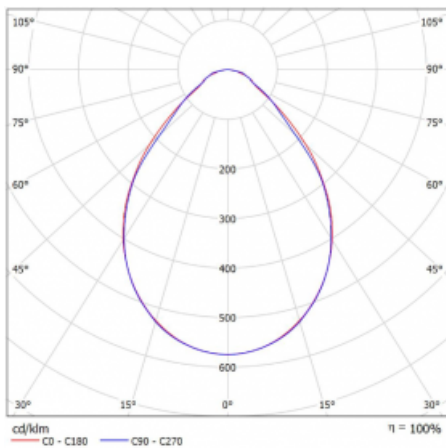

Luminaire

Rofo

250S-K0CI-40GEE/830, W

Technical drawing

Curve

Type of installation	Recessed
Light distribution	Direct
Luminaire shape	Linear
Colour of the luminaires	White
Material	Aluminium
Lifetime	L90/B50 60 000 hours
Warranty	60 months
Description of luminaires	Luminaire recessed
item description	Knauf; Adels connector
Dimensions	2400 mm × 100 mm × 62 mm
Light source	LED MODUL
Type of optical system	Microprisma
Luminous flux	3280 lm ± 10 %
Colour Temperature	3000 K warm white
Luminous efficacy	131 lm/W
MacAdam Light source	2
Colour rendering index	80
UGR max. X=4H Y=8H, ρ=70,50,20	17.7