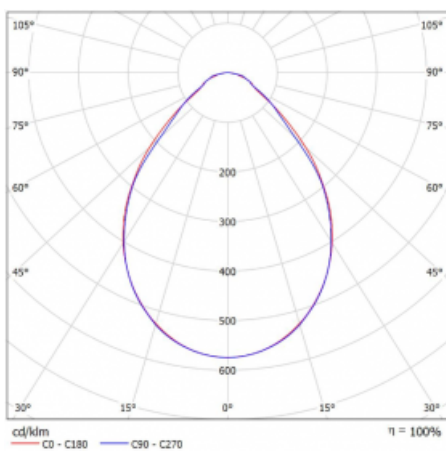

Luminaire

Rofo

250S-K0CI-40GED/840, W

Technical drawing

Curve

Type of installation	Recessed
Light distribution	Direct
Luminaire shape	Linear
Colour of the luminaires	White
Material	Aluminium
Lifetime	L90/B50 60 000 hours
Warranty	60 months
Description of luminaires	Luminaire recessed
item description	Knauf; Adels connector
Dimensions	2400 mm × 100 mm × 62 mm
Light source	LED MODUL
Type of optical system	Microprisma
Luminous flux	3310 lm ± 10 %
Colour Temperature	4000 K cool white
Luminous efficacy	136 lm/W
MacAdam Light source	2
Colour rendering index	80
UGR max. X=4H Y=8H, ρ=70,50,20	17.8

Luminaire power input 24.3 W \pm 10 %

Connection of the luminaires DALI dimmable

Electrical voltage 220-240V

Frequency 50/60Hz

 **CE** IP 40