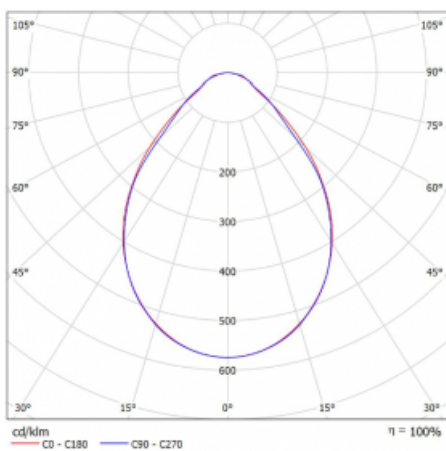

Luminaire

Rofo

250S-K0CI-40GED/830, W

Technical drawing

Curve

Type of installation	Recessed
Light distribution	Direct
Luminaire shape	Linear
Colour of the luminaires	White
Material	Aluminium
Lifetime	L90/B50 60 000 hours
Warranty	60 months
Description of luminaires	Luminaire recessed
item description	Knauf; Adels connector
Dimensions	2400 mm × 100 mm × 62 mm
Light source	LED MODUL
Type of optical system	Microprisma
Luminous flux	3280 lm ± 10 %
Colour Temperature	3000 K warm white
Luminous efficacy	131 lm/W
MacAdam Light source	2
Colour rendering index	80
UGR max. X=4H Y=8H, ρ=70,50,20	17.7

Luminaire power input	25.1 W \pm 10 %
Connection of the luminaires	DALI dimmable
Electrical voltage	220-240V
Frequency	50/60Hz

 **CE** IP 40