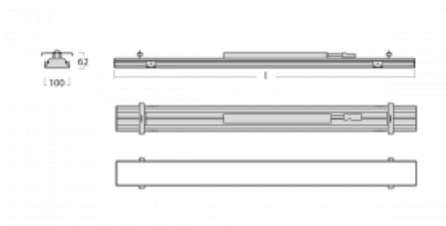

Luminaire

Rofo

250S-K0CI-40GED/830, W

Technical drawing

Curve

Type of installation	Recessed
Light distribution	Direct
Luminaire shape	Linear
Colour of the luminaires	White
Material	Aluminium
Lifetime	L90/B50 60 000 hours
Warranty	60 months
Description of luminaires	Luminaire recessed
item description	Knauf; Adels connector
Dimensions	2400 mm × 100 mm × 62 mm
Light source	LED MODUL
Type of optical system	Microprisma
Luminous flux	3280 lm ± 10 %
Colour Temperature	3000 K warm white
Luminous efficacy	131 lm/W
MacAdam Light source	2
Colour rendering index	80
UGR max. X=4H Y=8H, ρ=70,50,20	17.7

Luminaire power input	25.1 W \pm 10 %
Connection of the luminaires	DALI dimmable
Electrical voltage	220-240V
Frequency	50/60Hz

 **CE** IP 40