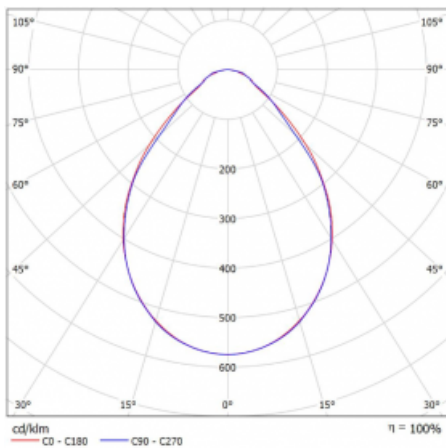

Luminaire

Rofo

250S-K0CI-30GGE/840, W

Technical drawing

Curve

Type of installation	Recessed
Light distribution	Direct
Luminaire shape	Linear
Colour of the luminaires	White
Material	Aluminium
Lifetime	L90/B50 60 000 hours
Warranty	5 years
Description of luminaires	Luminaire recessed
item description	Knauf; Adels connector
Dimensions	1800 mm × 100 mm × 62 mm
Light source	LED MODUL
Type of optical system	Microprisma
Luminous flux*	3680 lm
Colour Temperature	4000 K cool white
Luminous efficacy	132 lm/W
MacAdam Light source	2
Colour rendering index	80
UGR max. X=4H Y=8H, ρ=70,50,20	19.1

Luminaire power input*	27.8 W
Connection of the luminaires	ON/OFF
Electrical voltage	220-240V
Frequency	50/60Hz

  IP 40

*±10 %