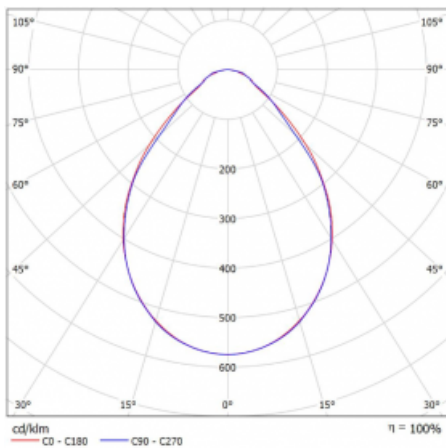

Luminaire

Rofo

250S-K0CI-30GGE/840, W

Technical drawing

Curve

Type of installation	Recessed
Light distribution	Direct
Luminaire shape	Linear
Colour of the luminaires	White
Material	Aluminium
Lifetime	L90/B50 60 000 hours
Warranty	60 months
Description of luminaires	Luminaire recessed
item description	Knauf; Adels connector
Dimensions	1800 mm × 100 mm × 62 mm
Light source	LED MODUL
Type of optical system	Microprisma
Luminous flux	3680 lm ± 10 %
Colour Temperature	4000 K cool white
Luminous efficacy	132 lm/W
MacAdam Light source	2
Colour rendering index	80
UGR max. X=4H Y=8H, ρ=70,50,20	19.1