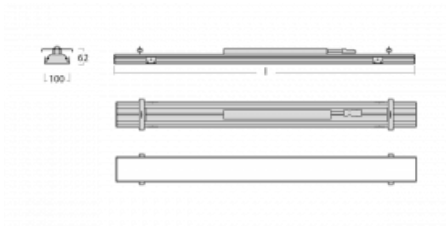

Luminaire

Rofo

250S-K0CI-30GGE/840, W

Technical drawing

Curve

Type of installation	Recessed
Light distribution	Direct
Luminaire shape	Linear
Colour of the luminaires	White
Material	Aluminium
Lifetime	L90/B50 60 000 hours
Warranty	60 months
Description of luminaires	Luminaire recessed
item description	Knauf; Adels connector
Dimensions	1800 mm × 100 mm × 62 mm
Light source	LED MODUL
Type of optical system	Microprisma
Luminous flux	3680 lm ± 10 %
Colour Temperature	4000 K cool white
Luminous efficacy	132 lm/W
MacAdam Light source	2
Colour rendering index	80
UGR max. X=4H Y=8H, ρ=70,50,20	19.1

Luminaire power input 27.8 W \pm 10 %

Connection of the luminaires Electronic ballast non-dimmable

Electrical voltage 220-240V

Frequency 50/60Hz

 **CE** IP 40